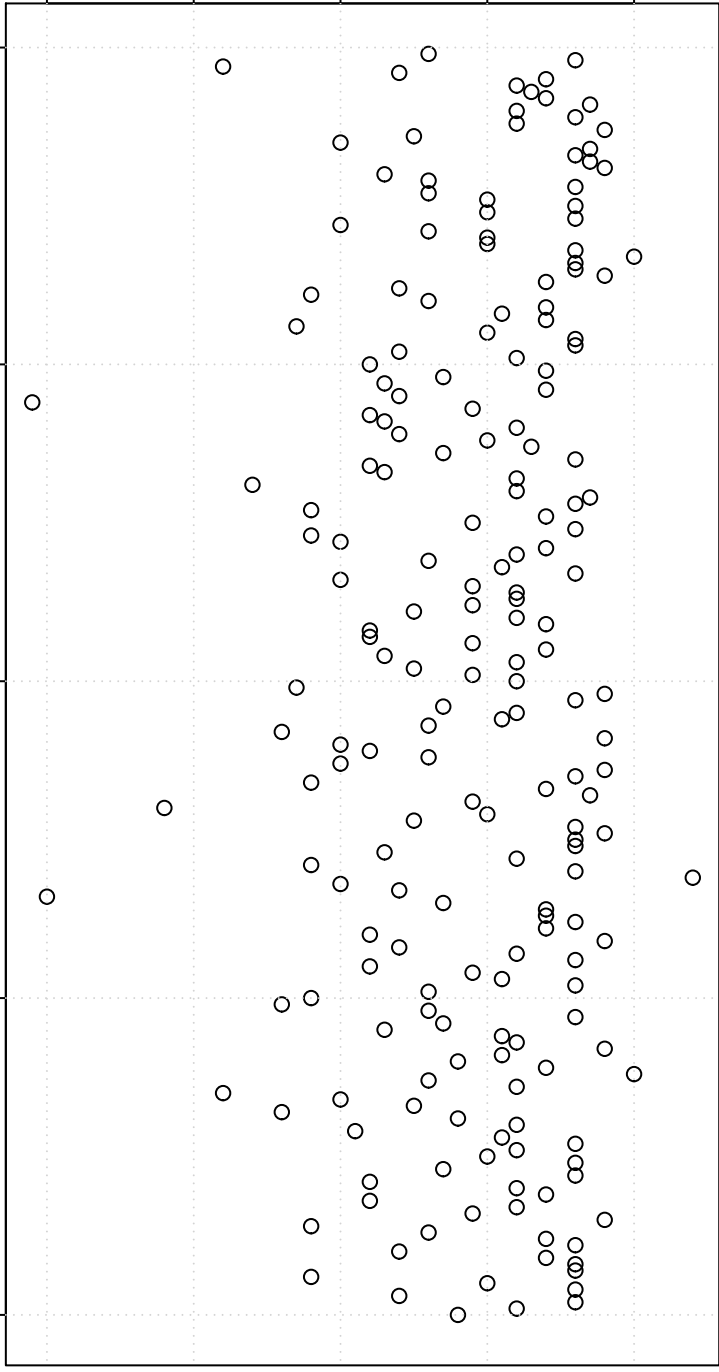

simulated values

17.5 18.0 18.5 19.0 19.5

0 50 100 150 200

Index

Simulation of Median