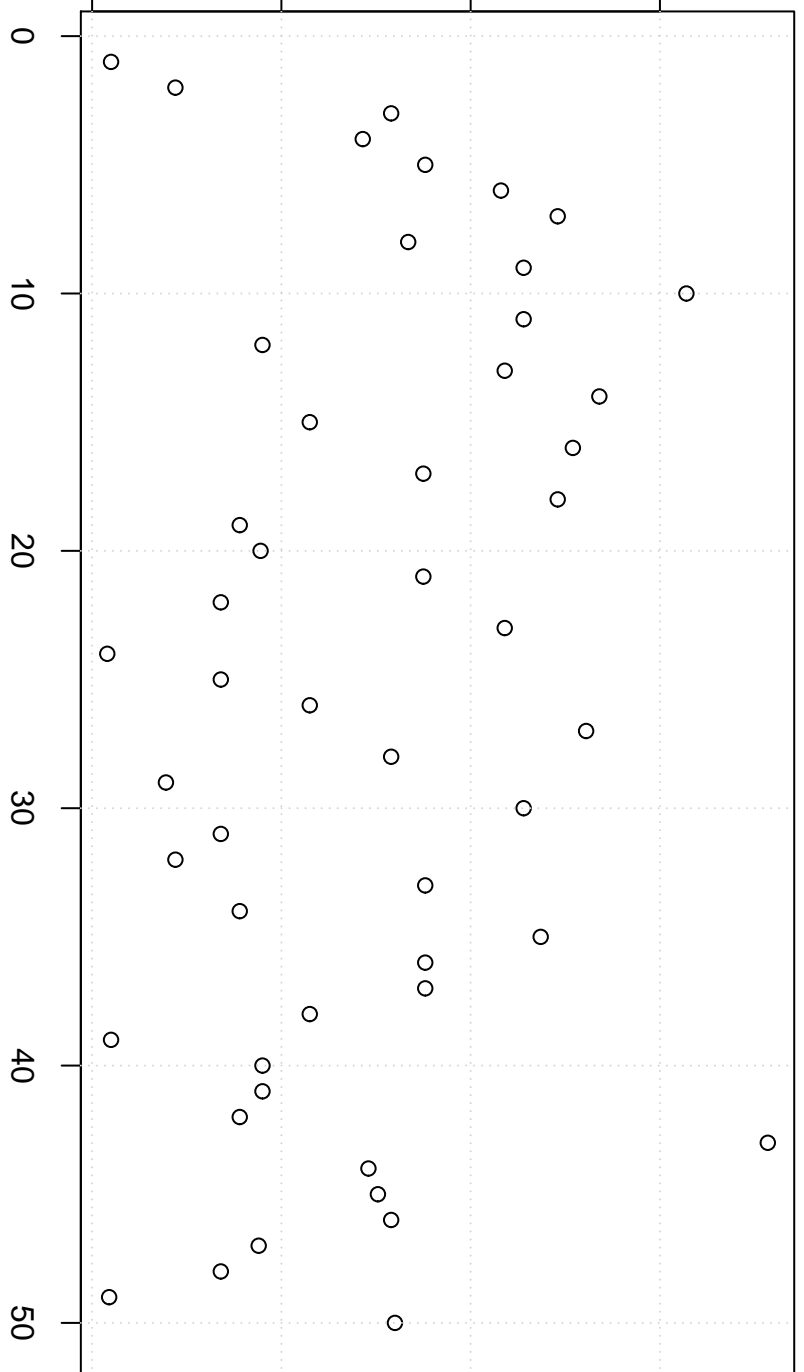

simulated values

203.0 203.5 204.0 204.5

Simulation of Median

Index