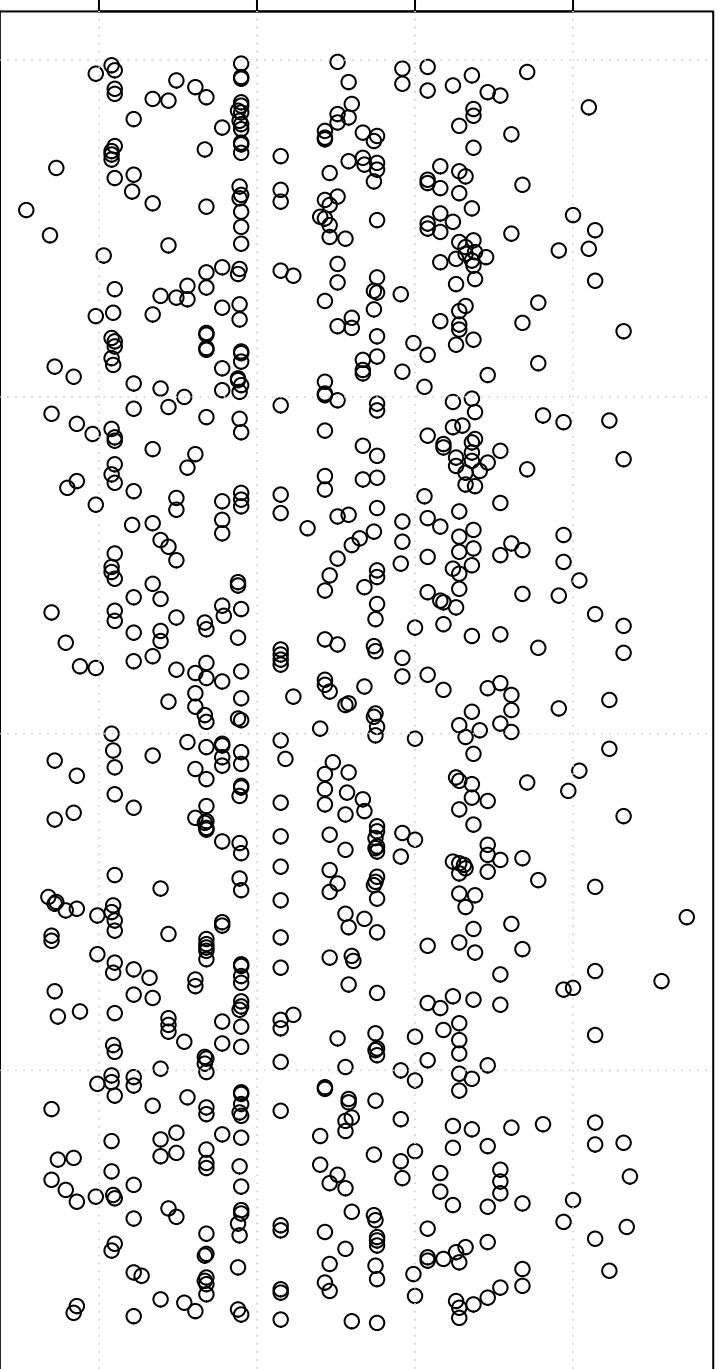

simulated values

203.0

203.5

204.0

204.5

0

200

400

600

Index

Simulation of Median