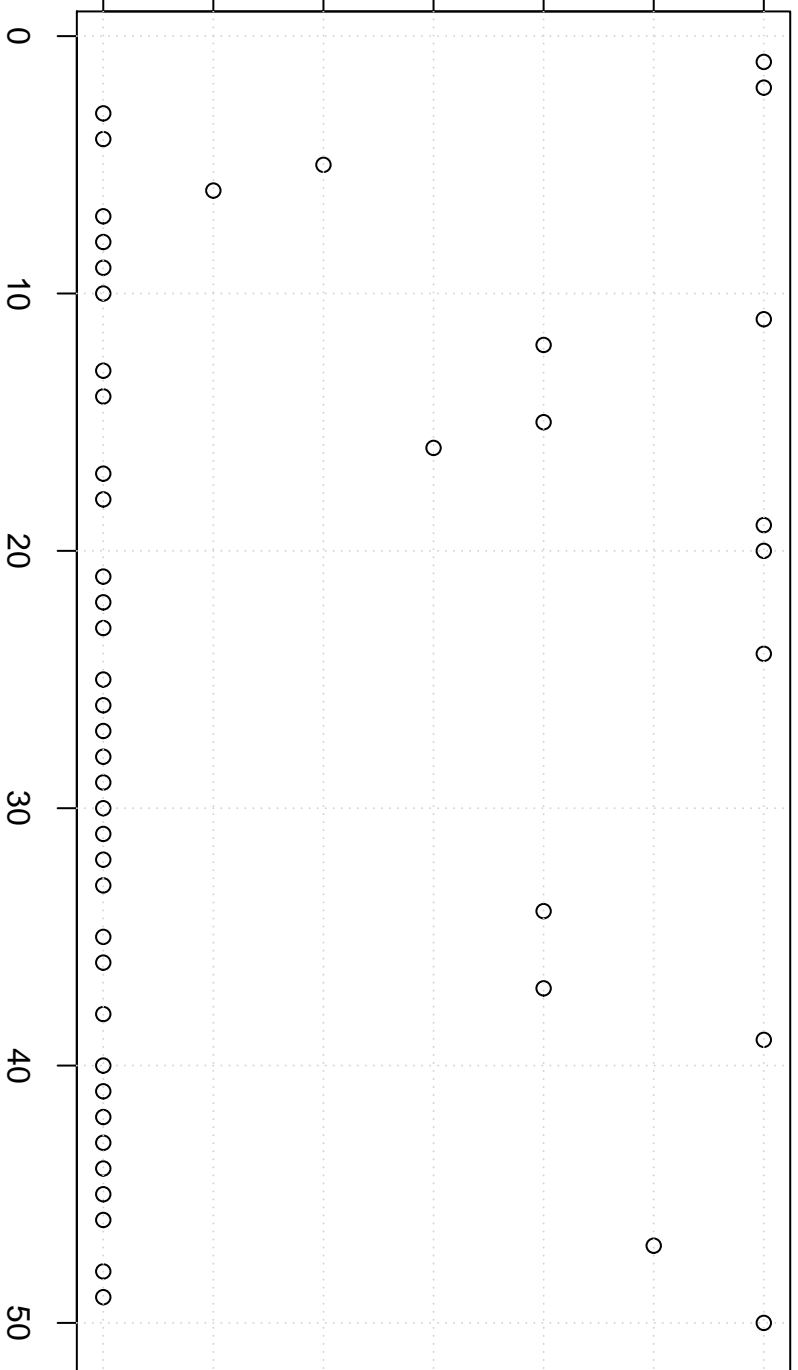

simulated values

22.0 22.5 23.0 23.5 24.0 24.5 25.0

Simulation of Median

Index