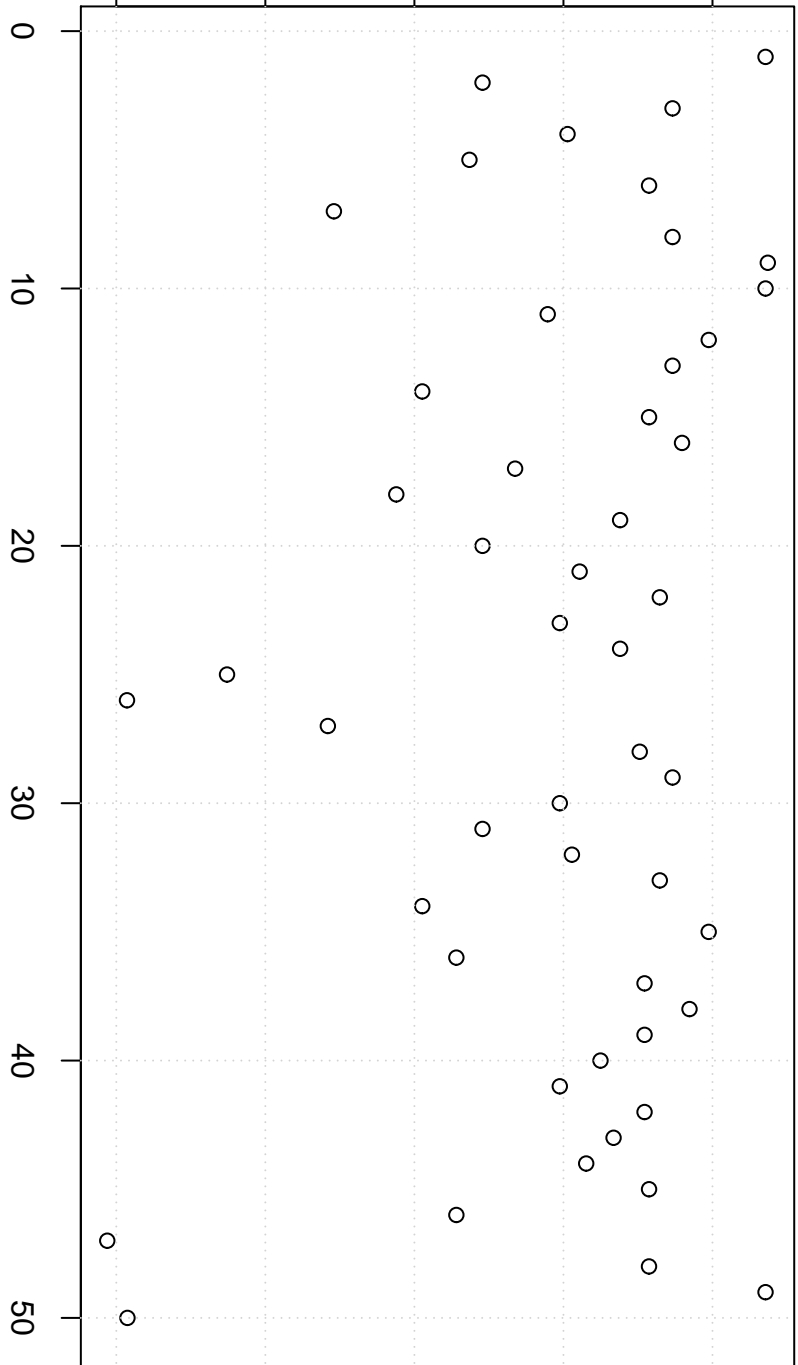

simulated values

17500 18000 18500 19000 19500

Simulation of Median

Index