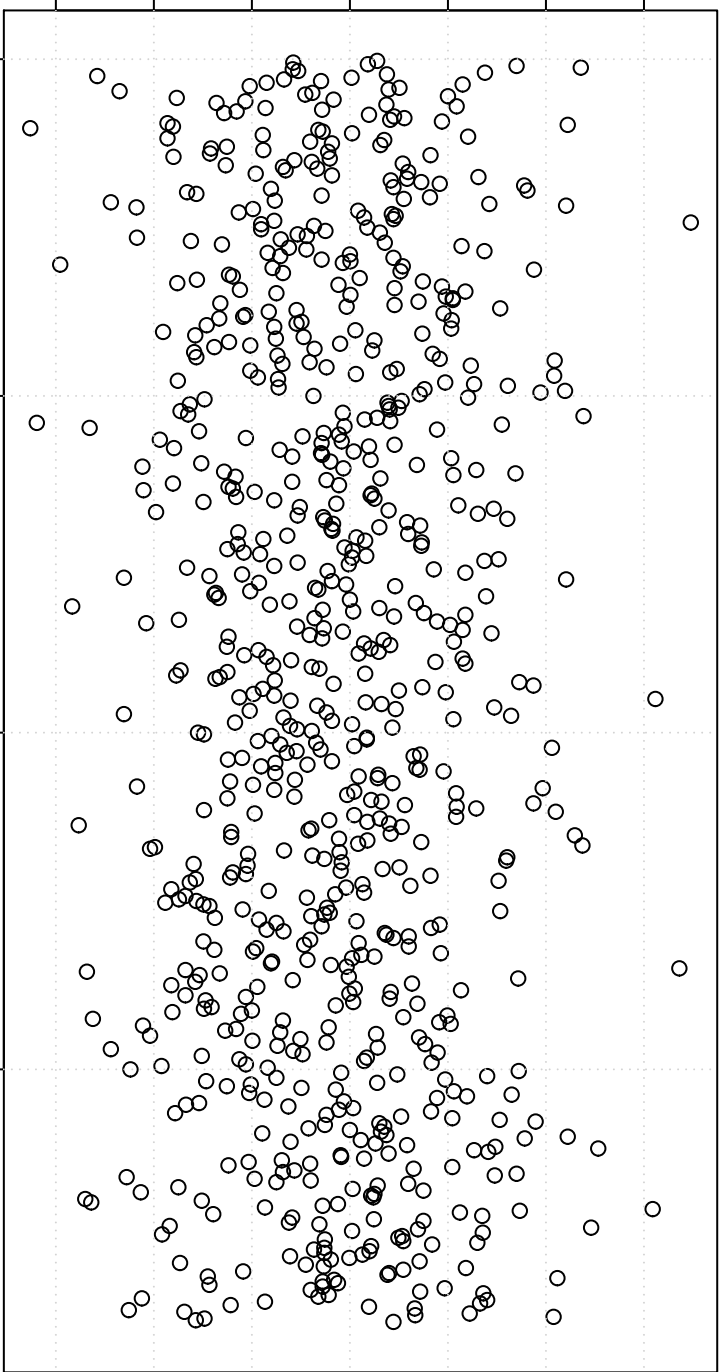

simulated values

22.6 22.8 23.0 23.2 23.4 23.6 23.8

0

200

400

600

Index

**Simulation of Mean**