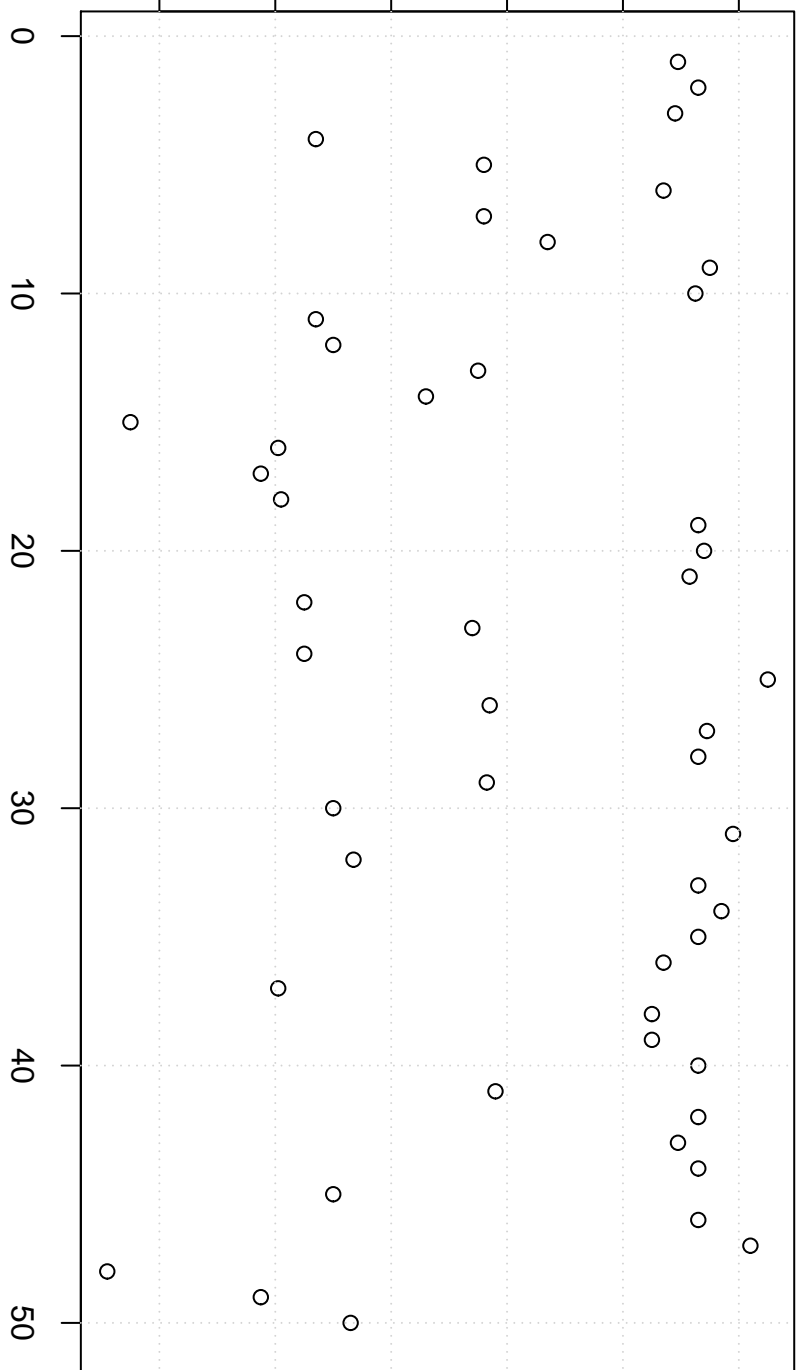

simulated values

104.4 104.6 104.8 105.0 105.2 105.4

Simulation of Median

Index