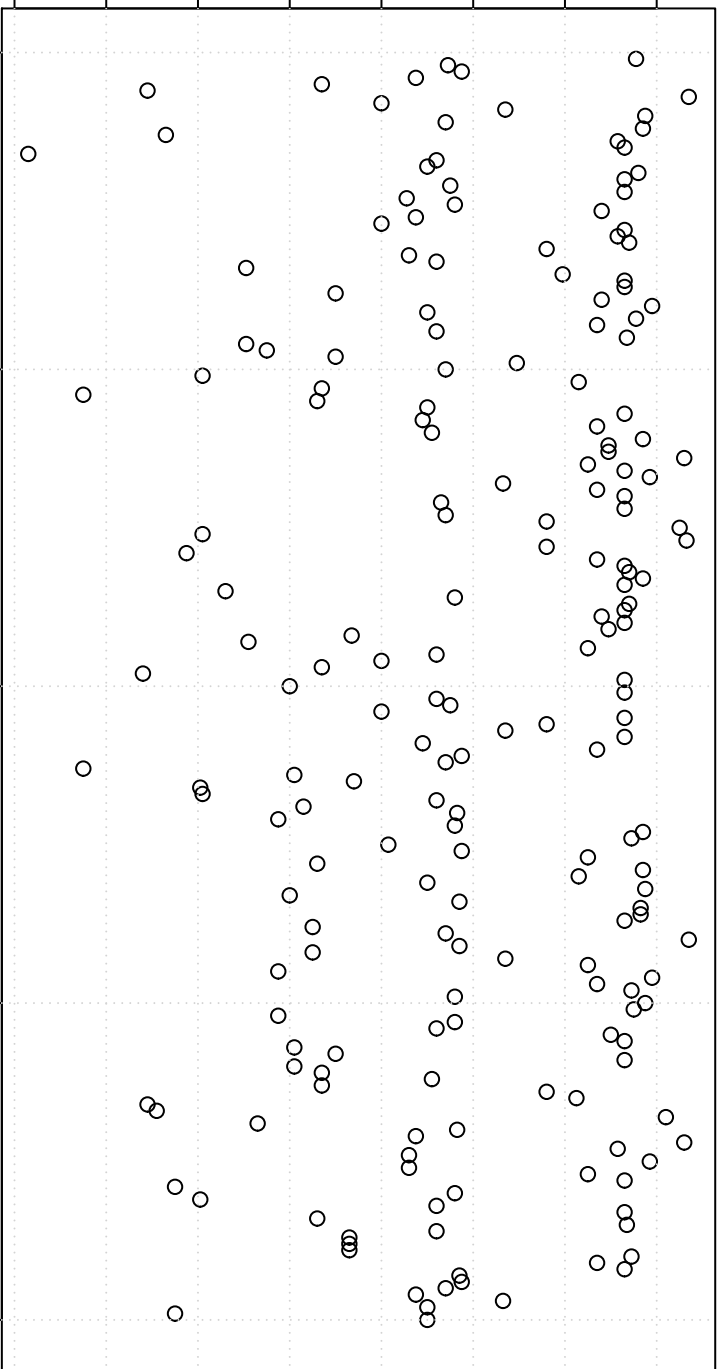

simulated values

104.0 104.4 104.8 105.2

0

50

100

150

200

Index

Simulation of Median