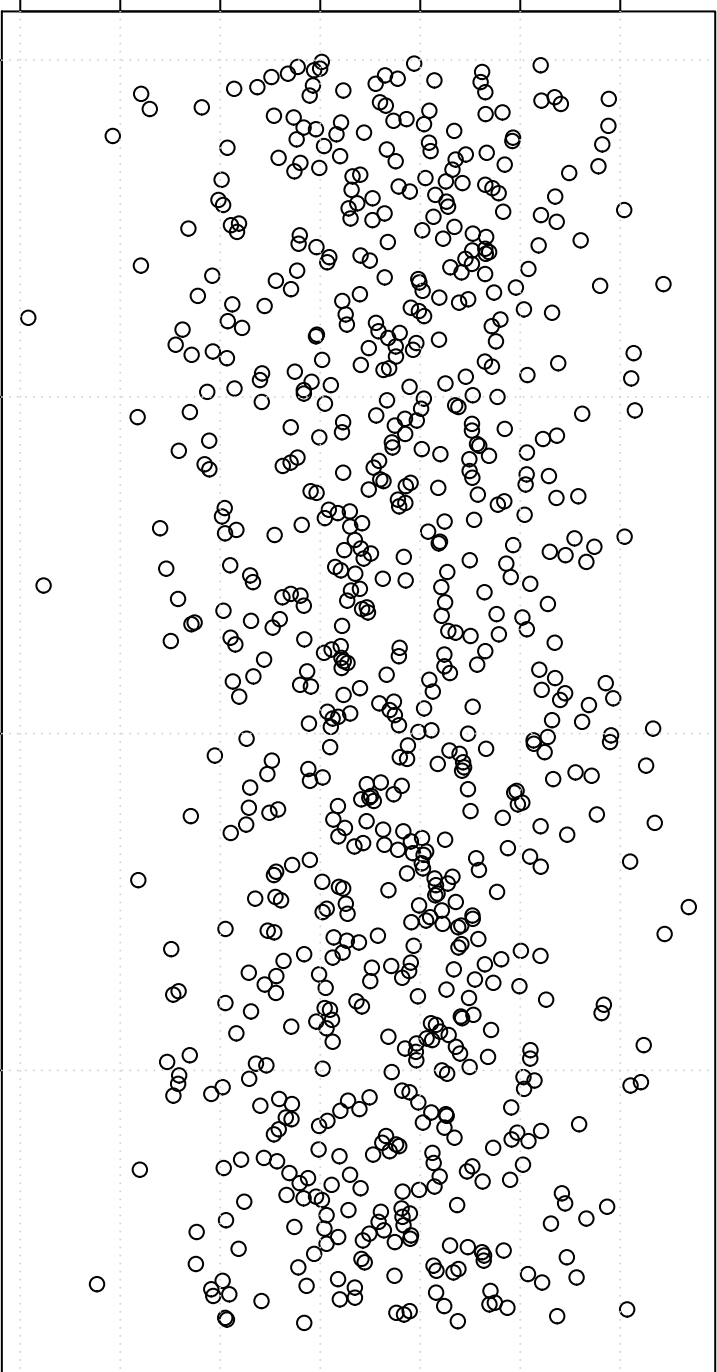

simulated values

104.2 104.6 105.0 105.4

0

200

400

600

Index

Simulation of Mean