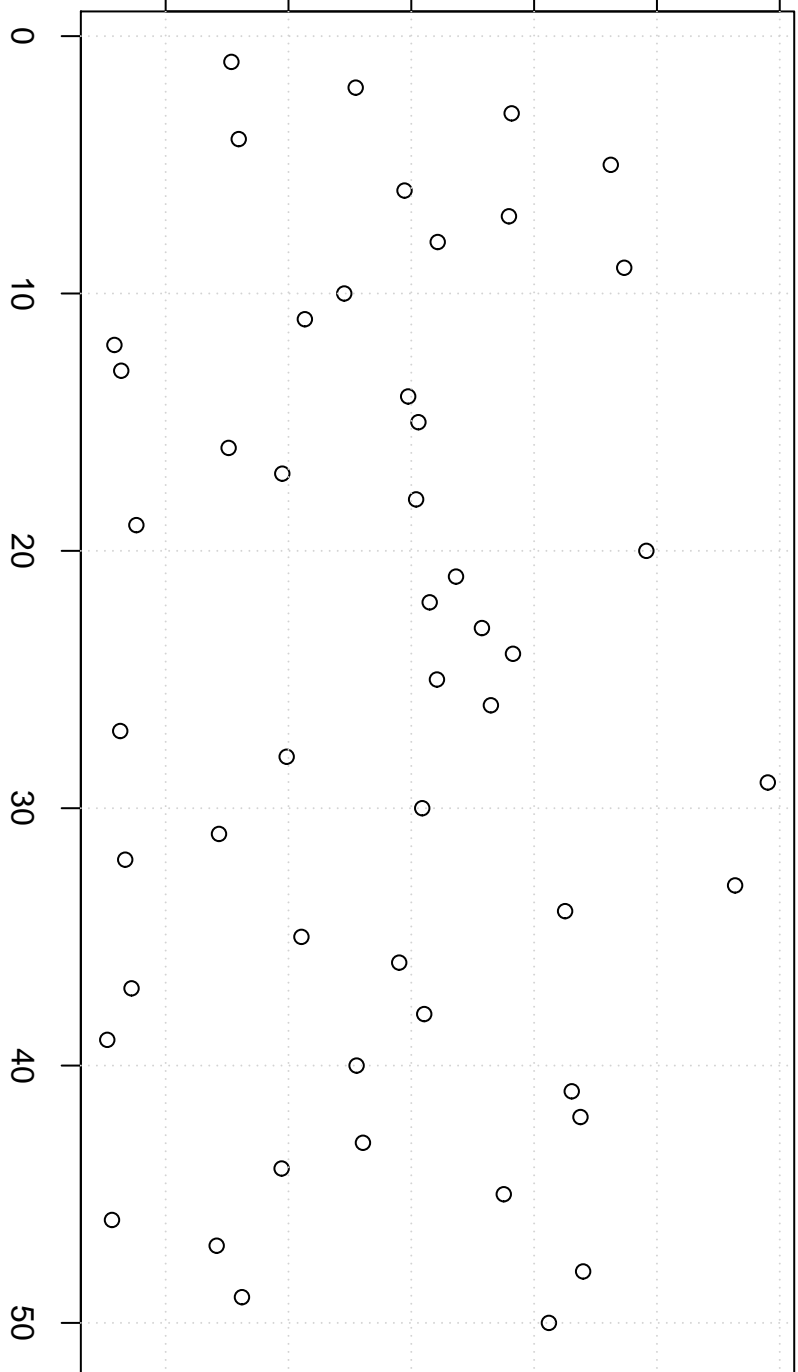

simulated values

240000

260000

280000

Simulation of Mean

Index