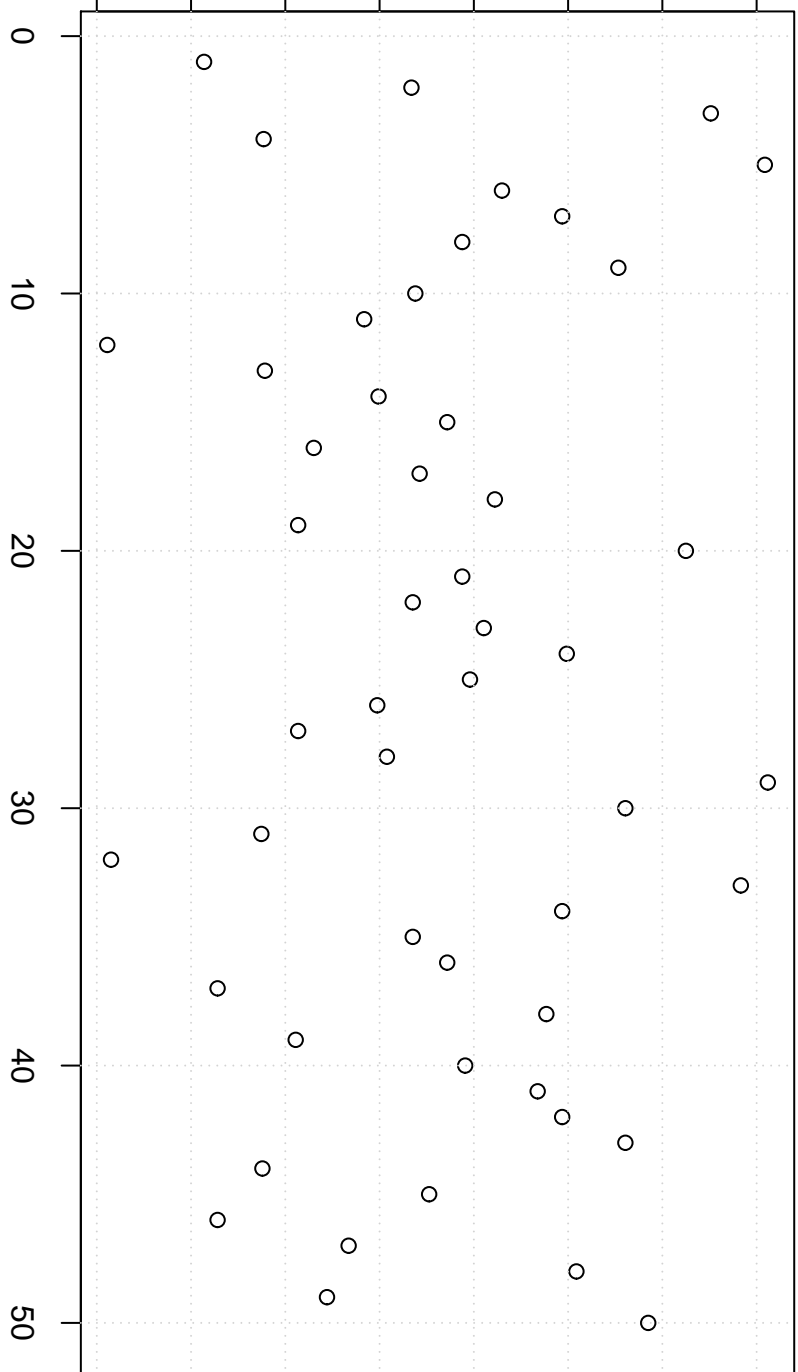

simulated values

220000 240000 260000 280000

Index

Simulation of Median