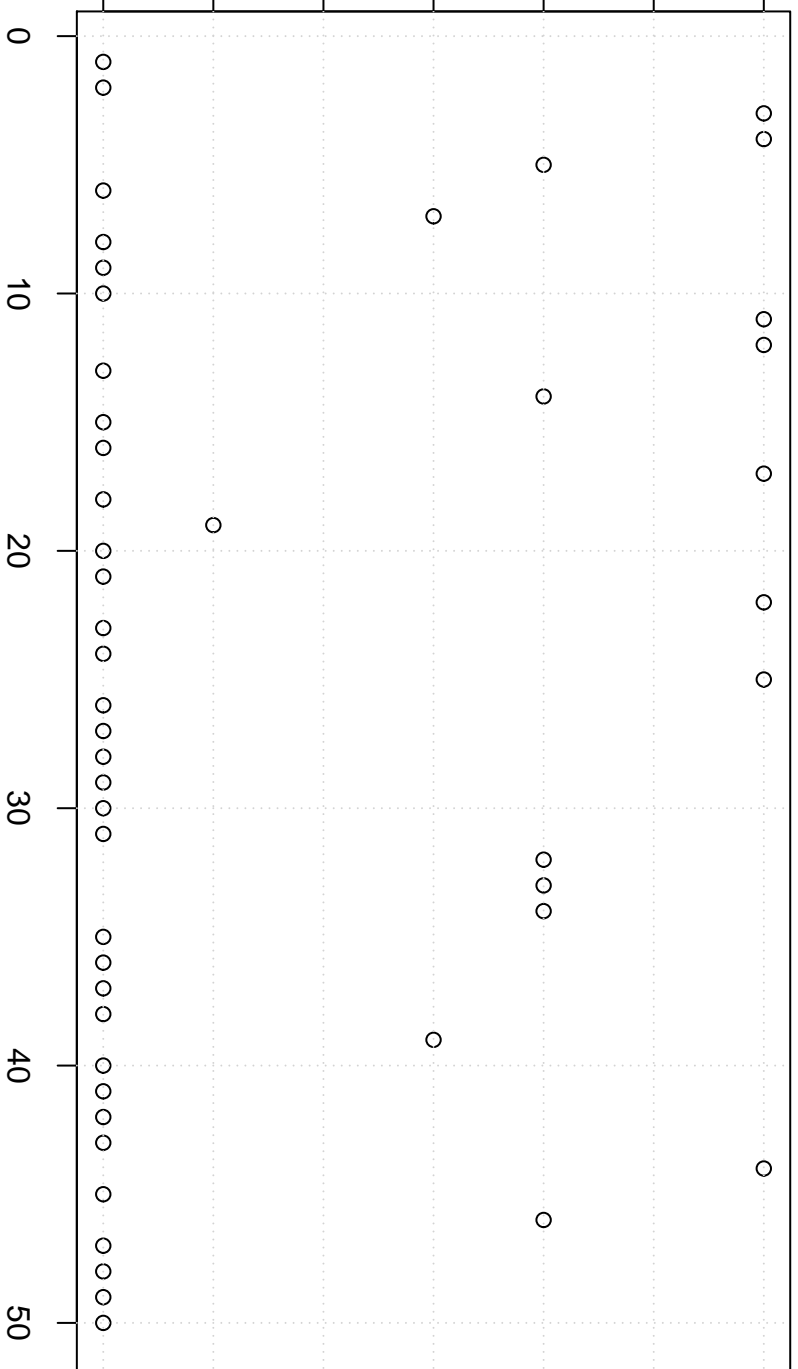

simulated values

22.0 22.5 23.0 23.5 24.0 24.5 25.0

Simulation of Median

Index