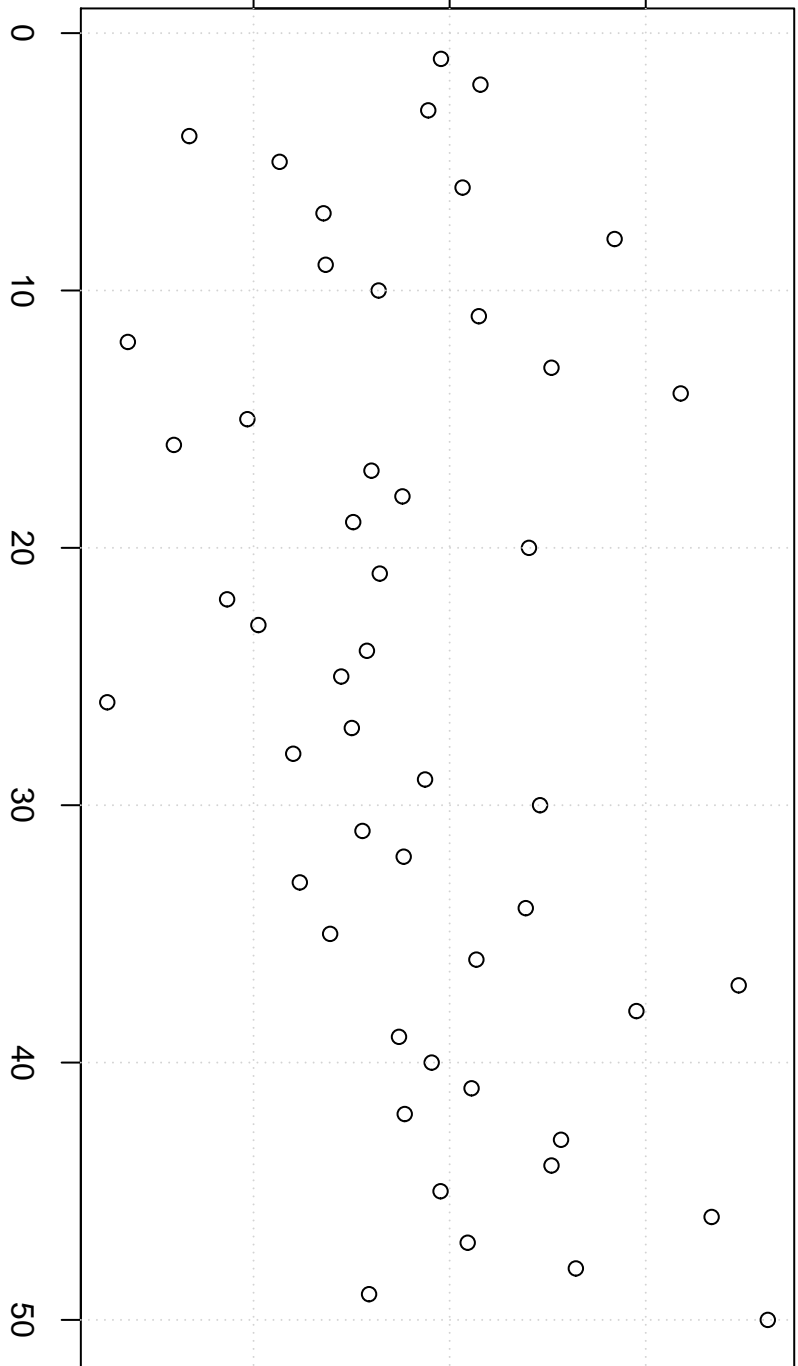

simulated values

28000

28500

29000

Index

Simulation of Mean