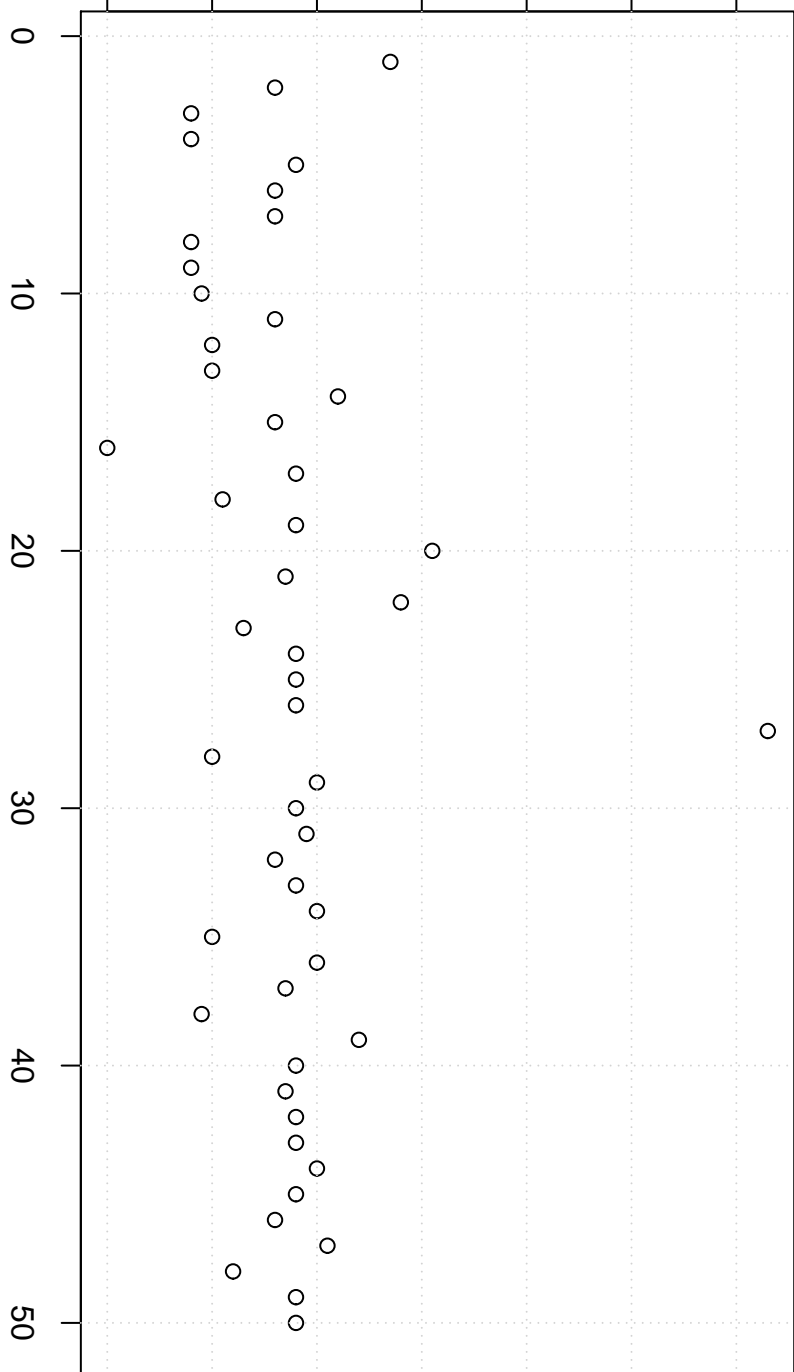

simulated values

44.40 44.50 44.60 44.70

Index

Simulation of Median