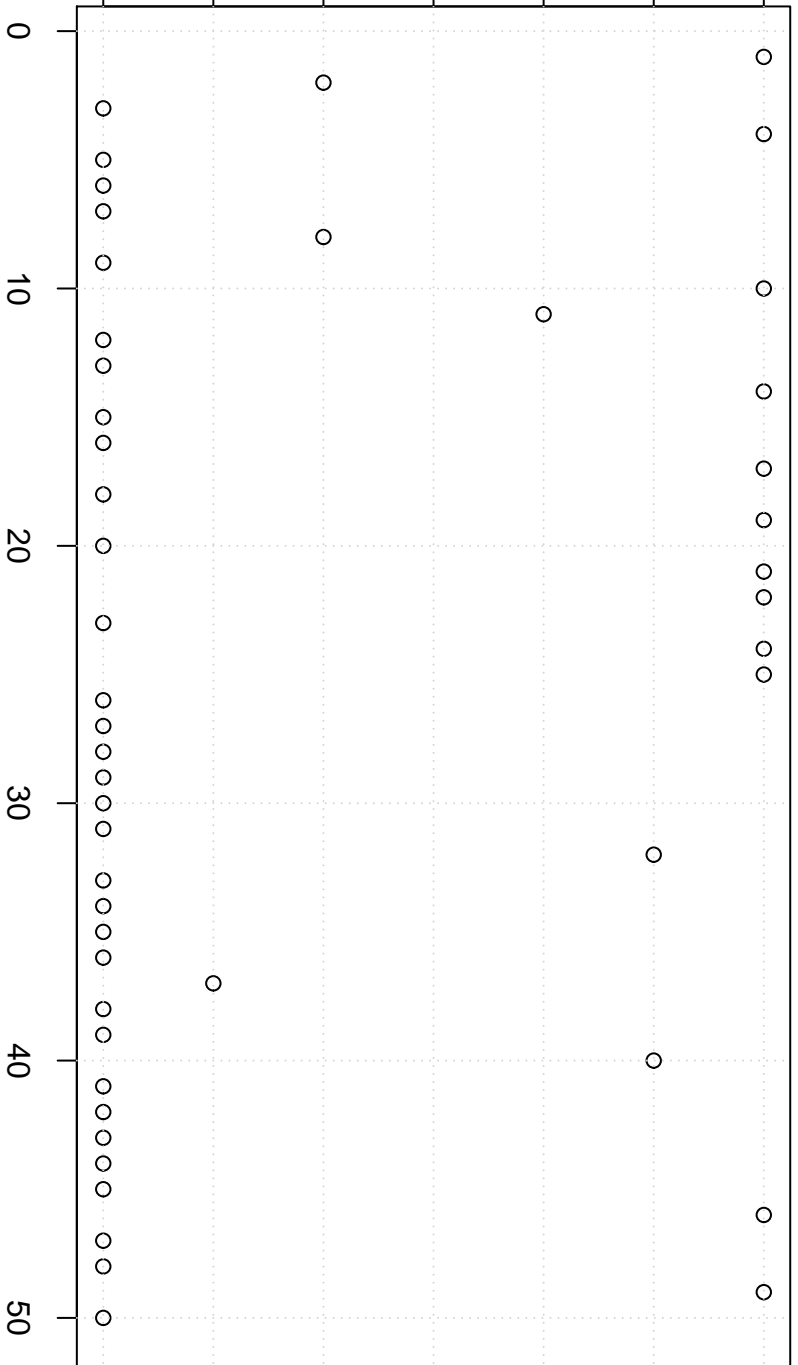

simulated values

22.0 22.5 23.0 23.5 24.0 24.5 25.0

Simulation of Median

Index