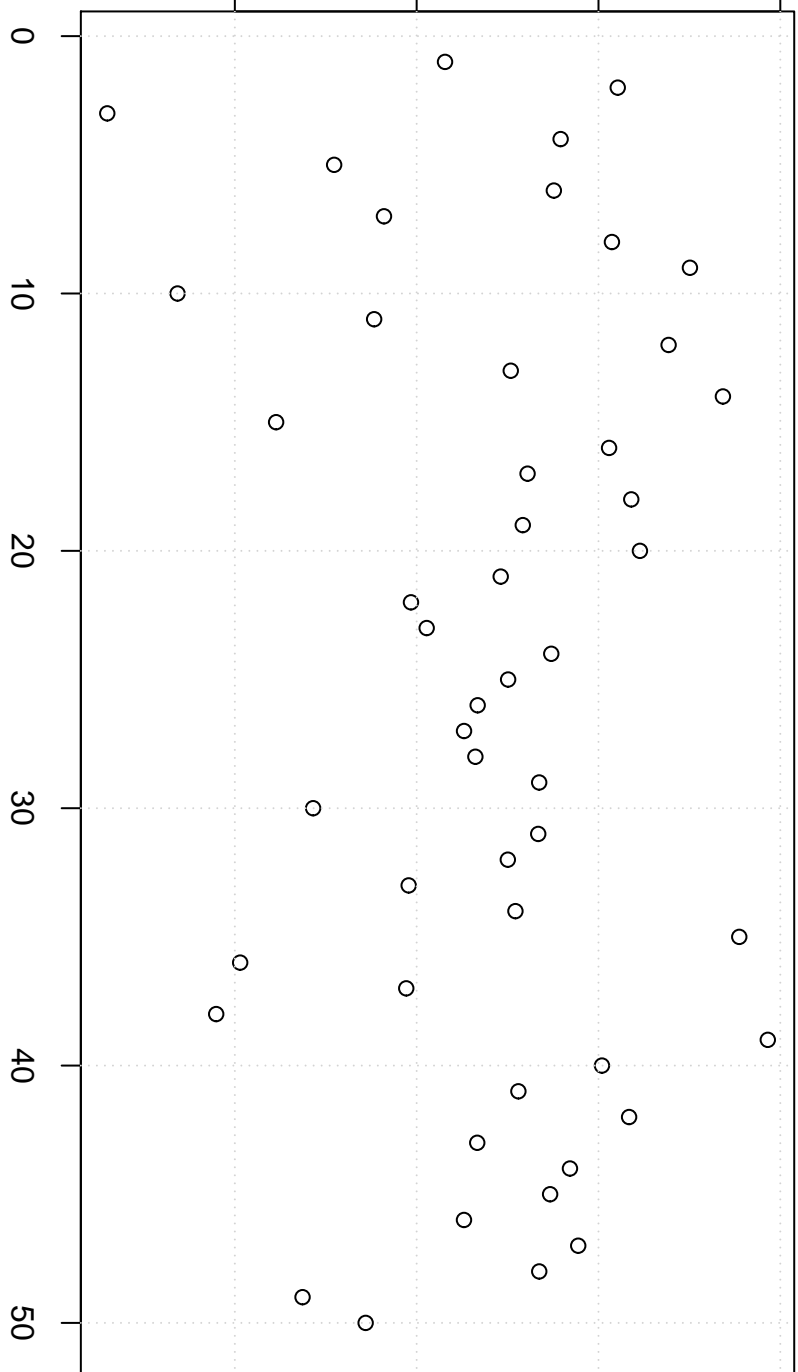

simulated values

86000 88000 90000 92000

Simulation of Mean