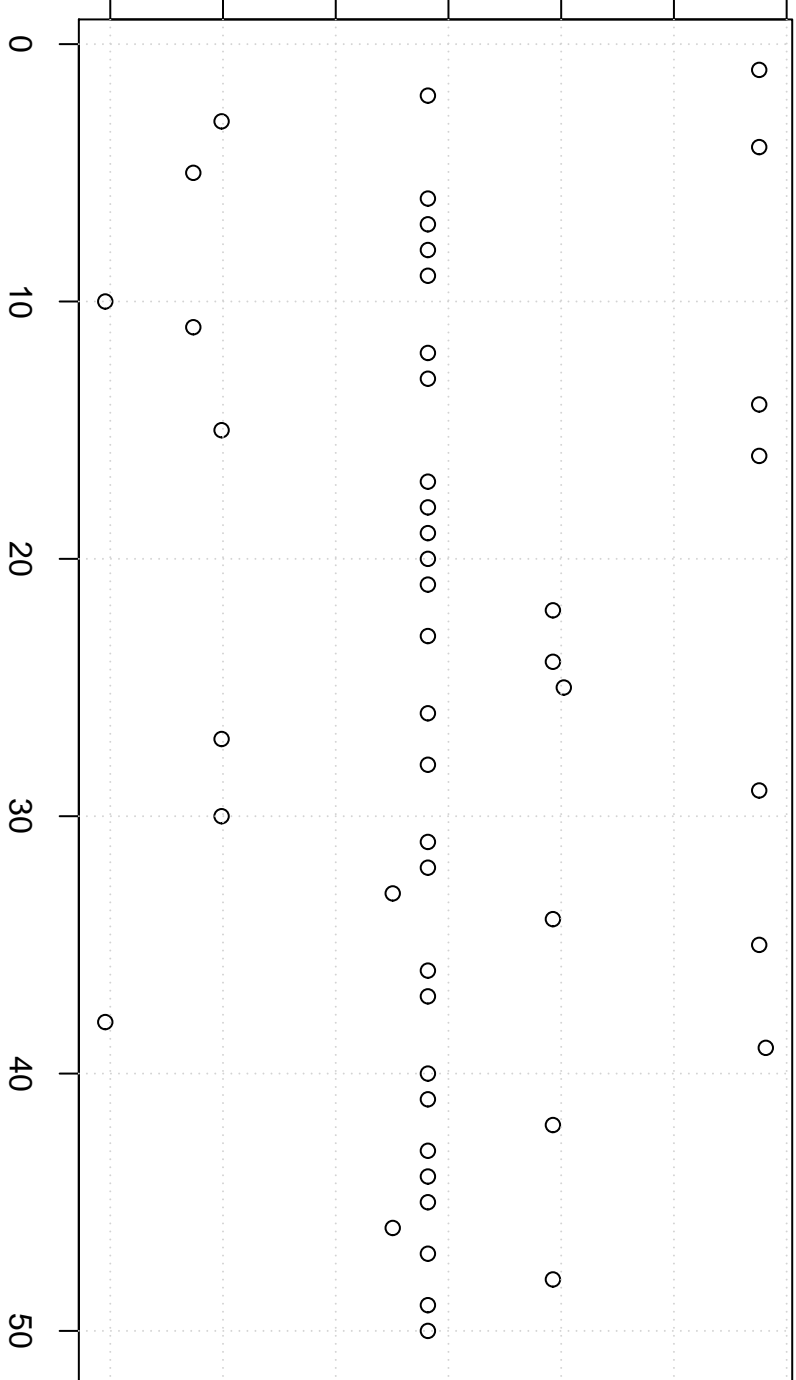

simulated values

86000 88000 90000 92000

Simulation of Midrange

Index