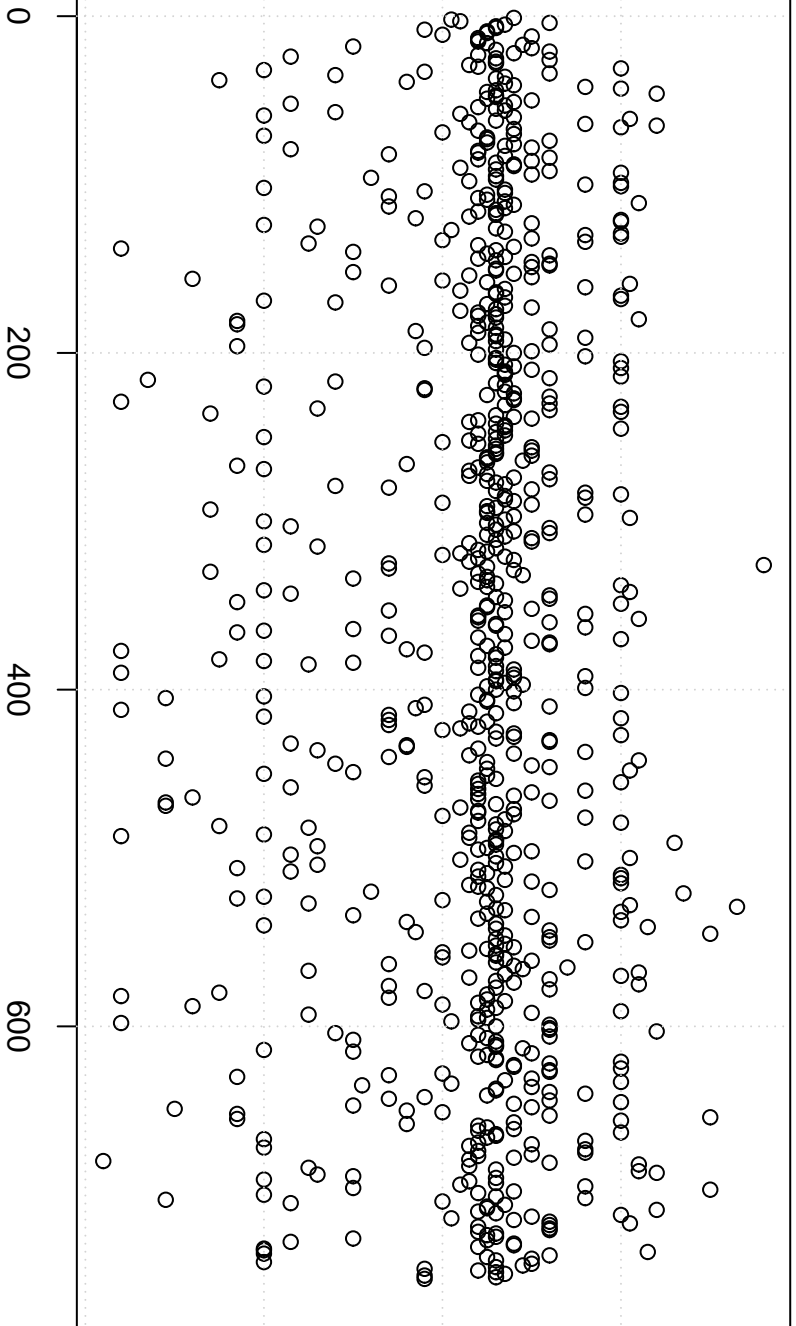

simulated values

1150 1200 1250 1300

Index

Simulation of Median