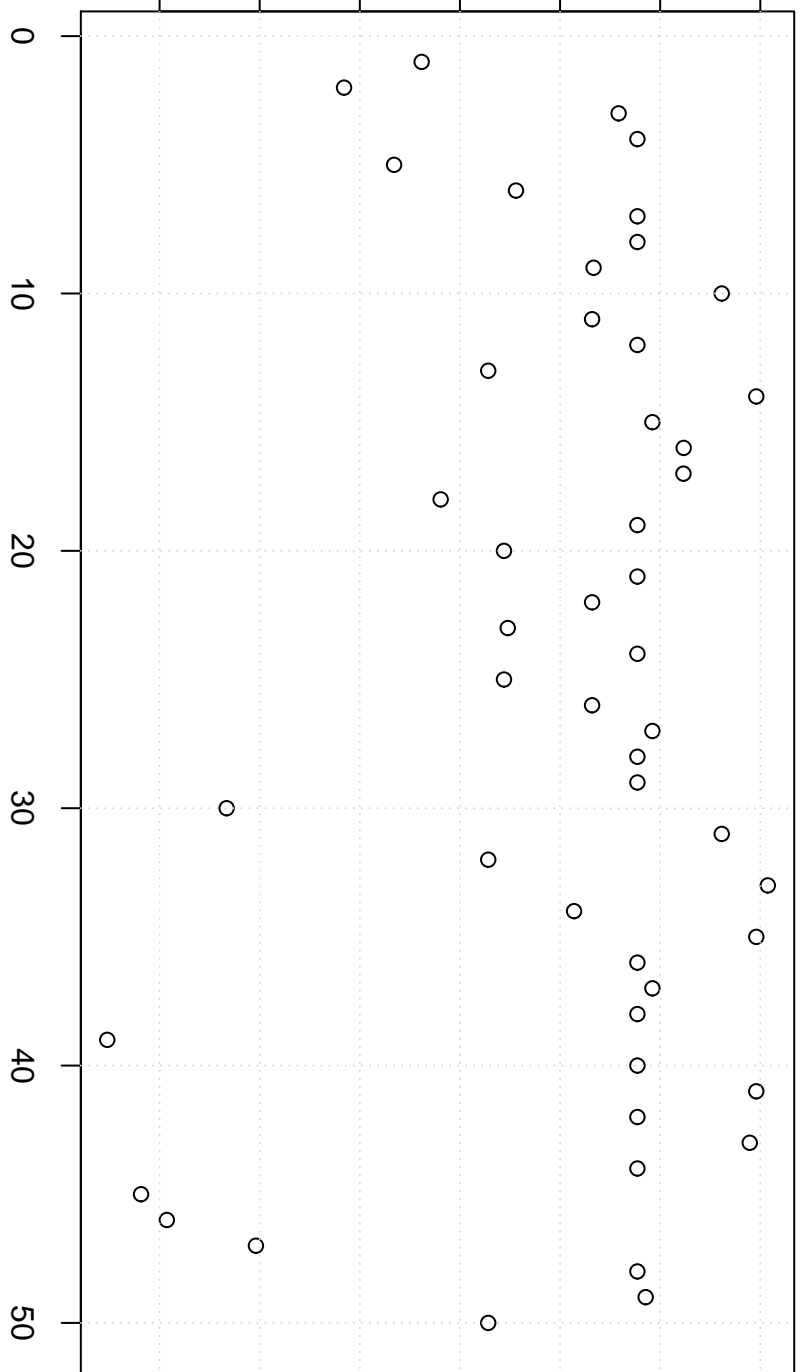

simulated values

228000 232000 236000 240000

Simulation of Midrange

Index