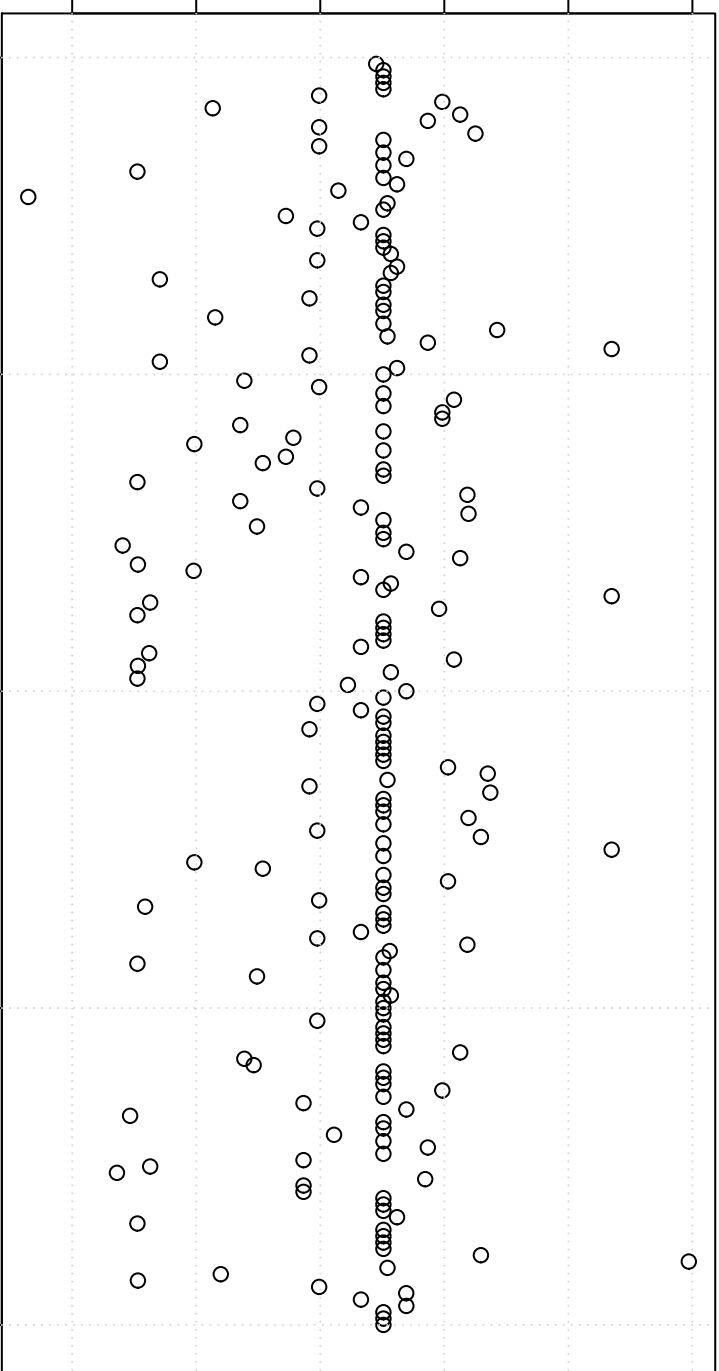

simulated values

225000 235000 245000

0 50 100 150 200

Index

Simulation of Midrange