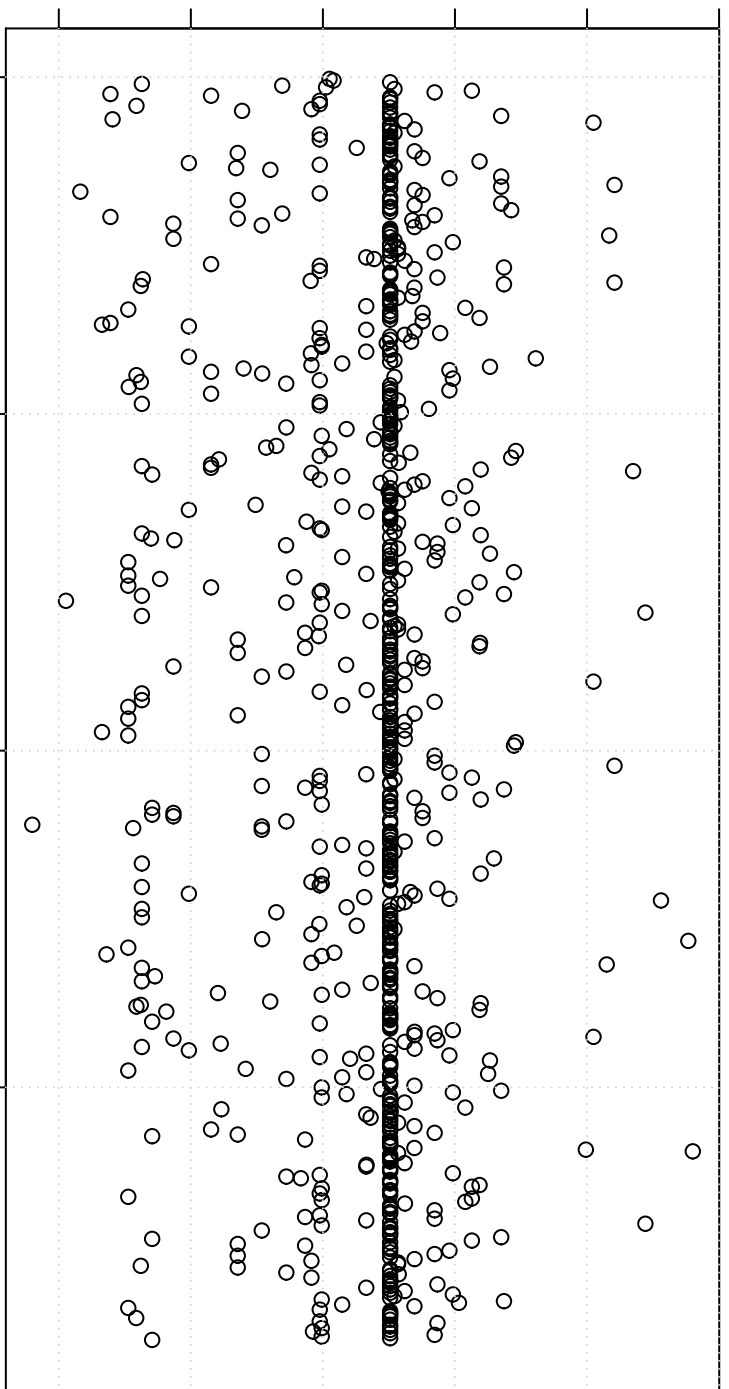

simulated values

225000 235000 245000

0 200 400 600

Index

Simulation of Midrange