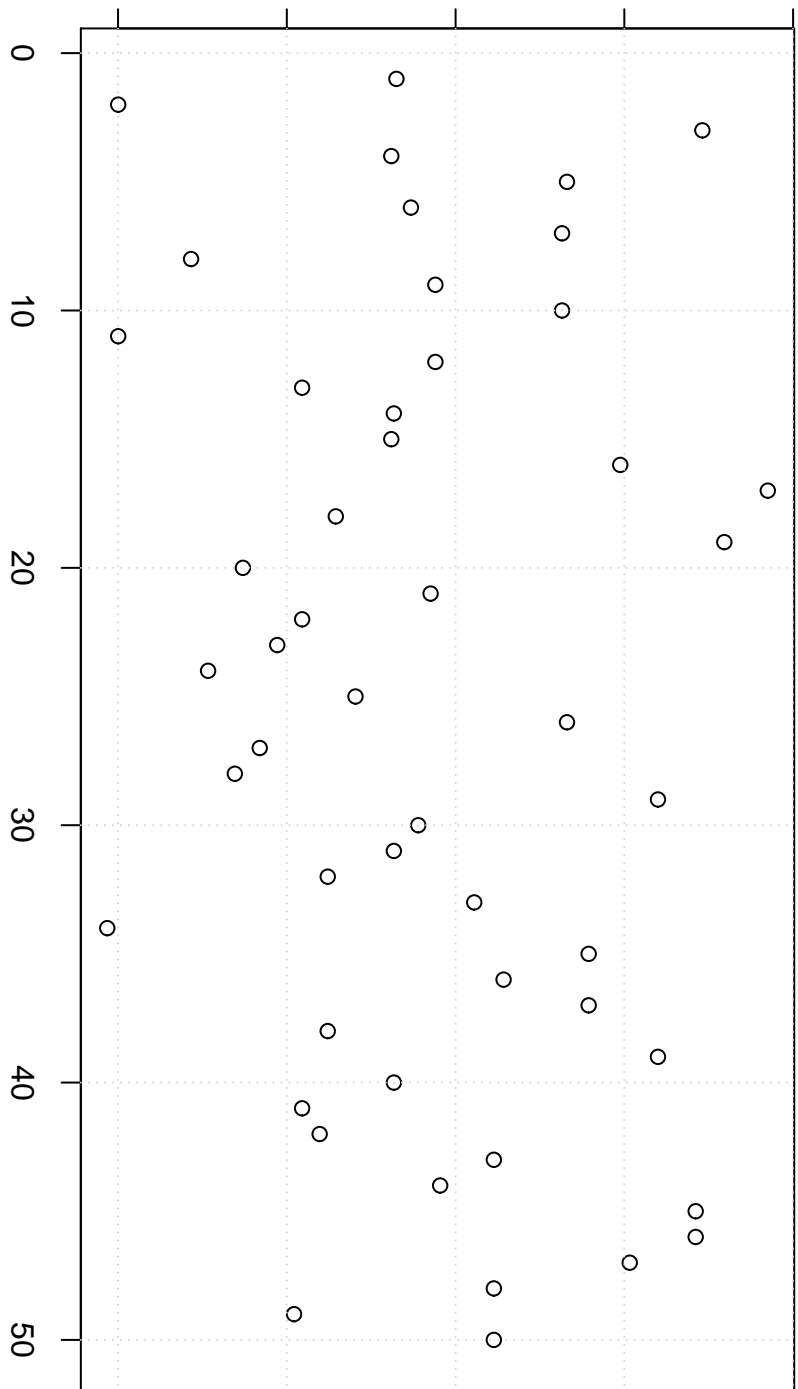

simulated values

740000 760000 780000 800000 820000

Index

Simulation of Median