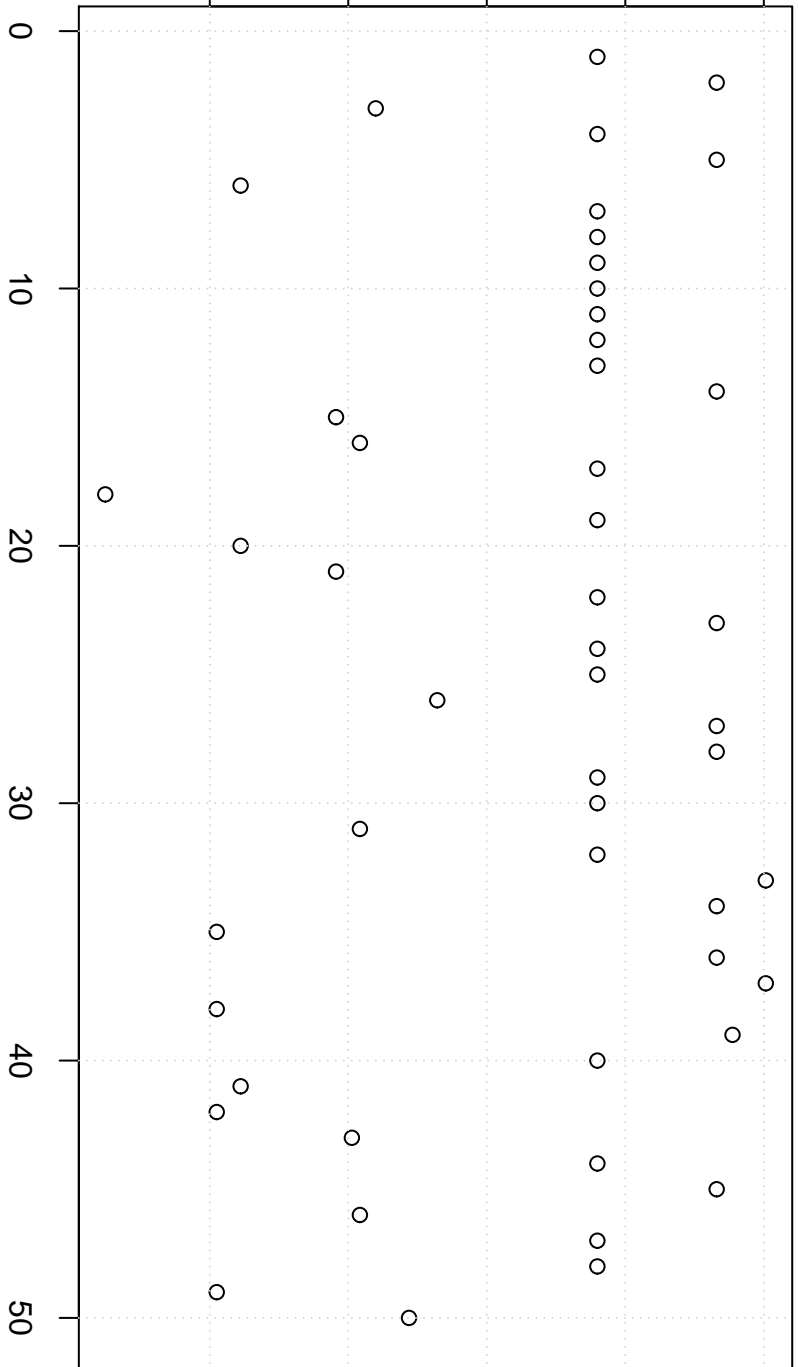

simulated values

7600000

7800000

8000000

Simulation of Midrange

Index