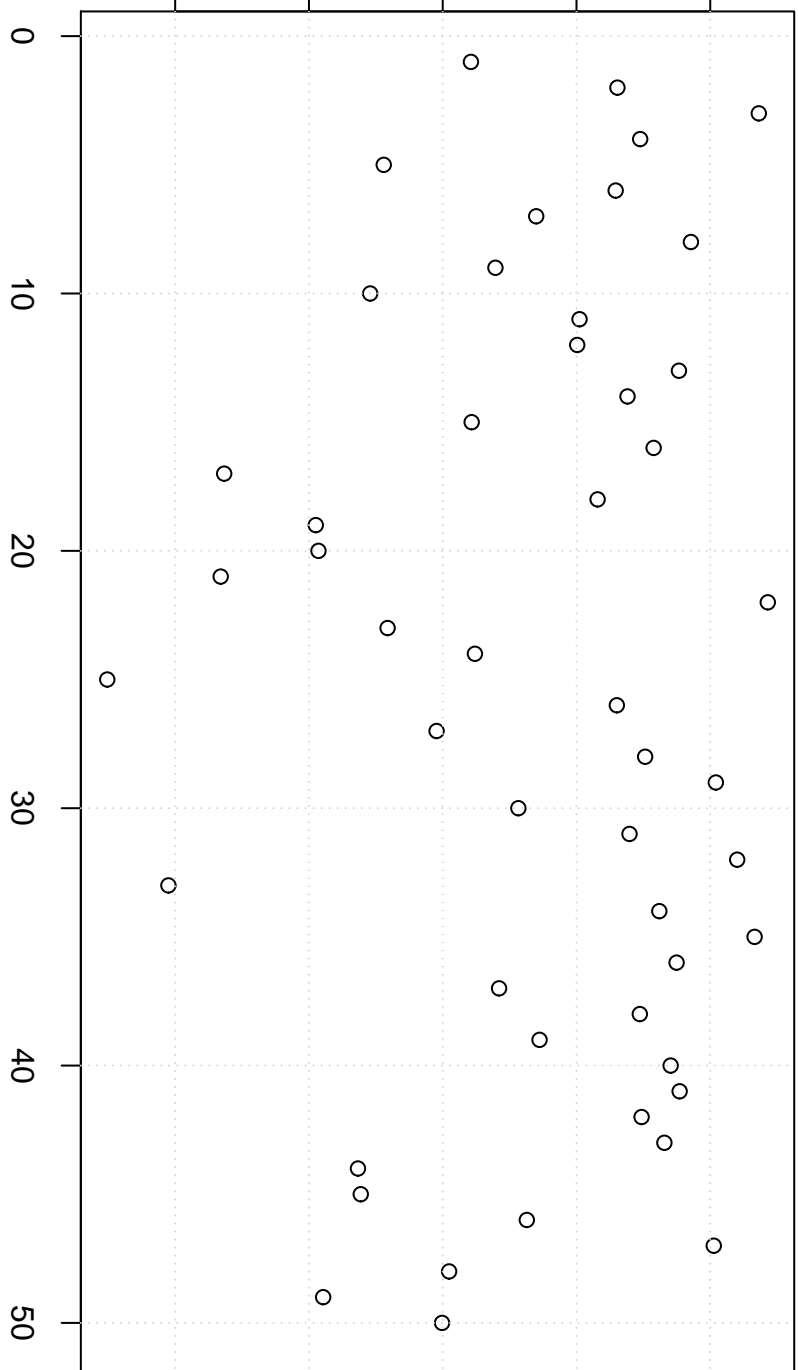

simulated values

7200000

7600000

8000000

Simulation of Mean

Index