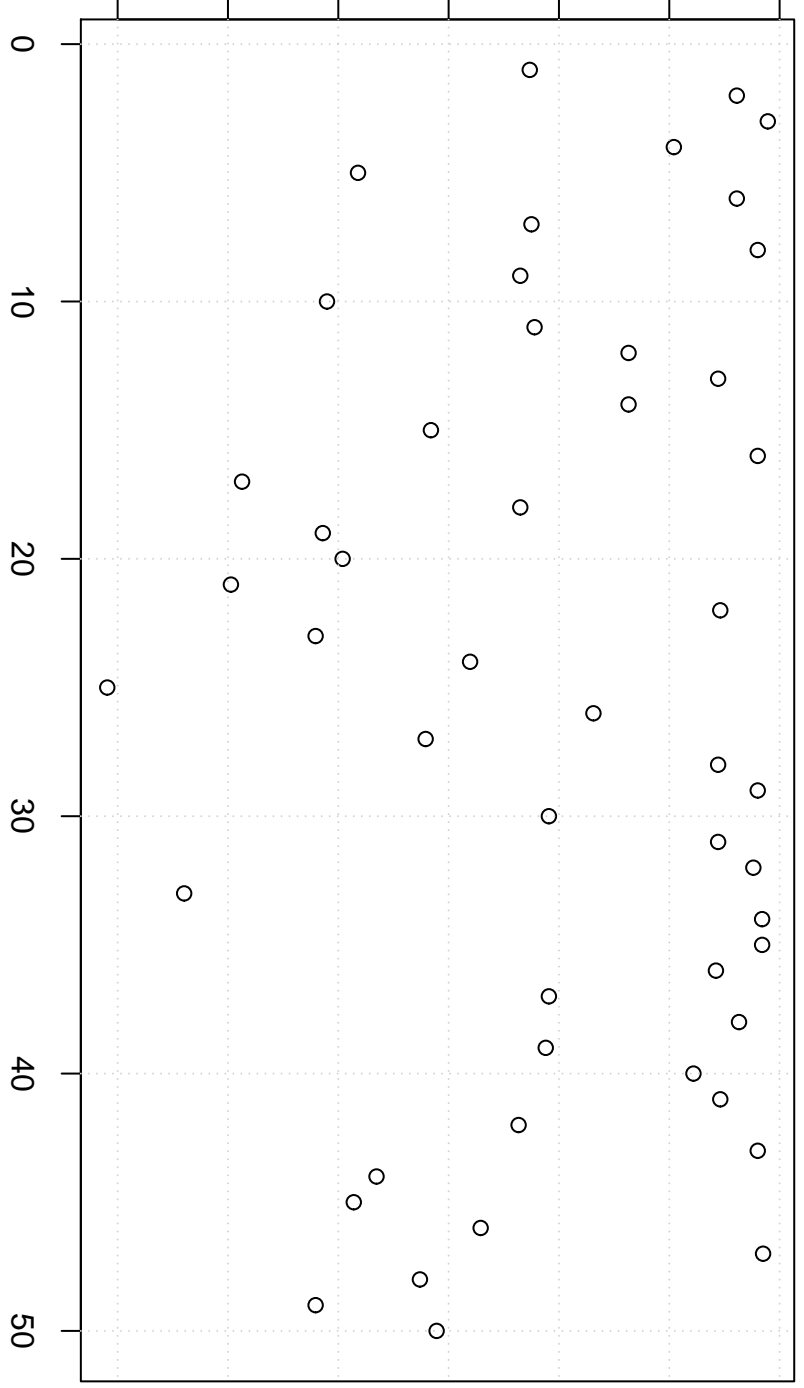

simulated values

7000000 7400000 7800000 8200000

Simulation of Median

Index