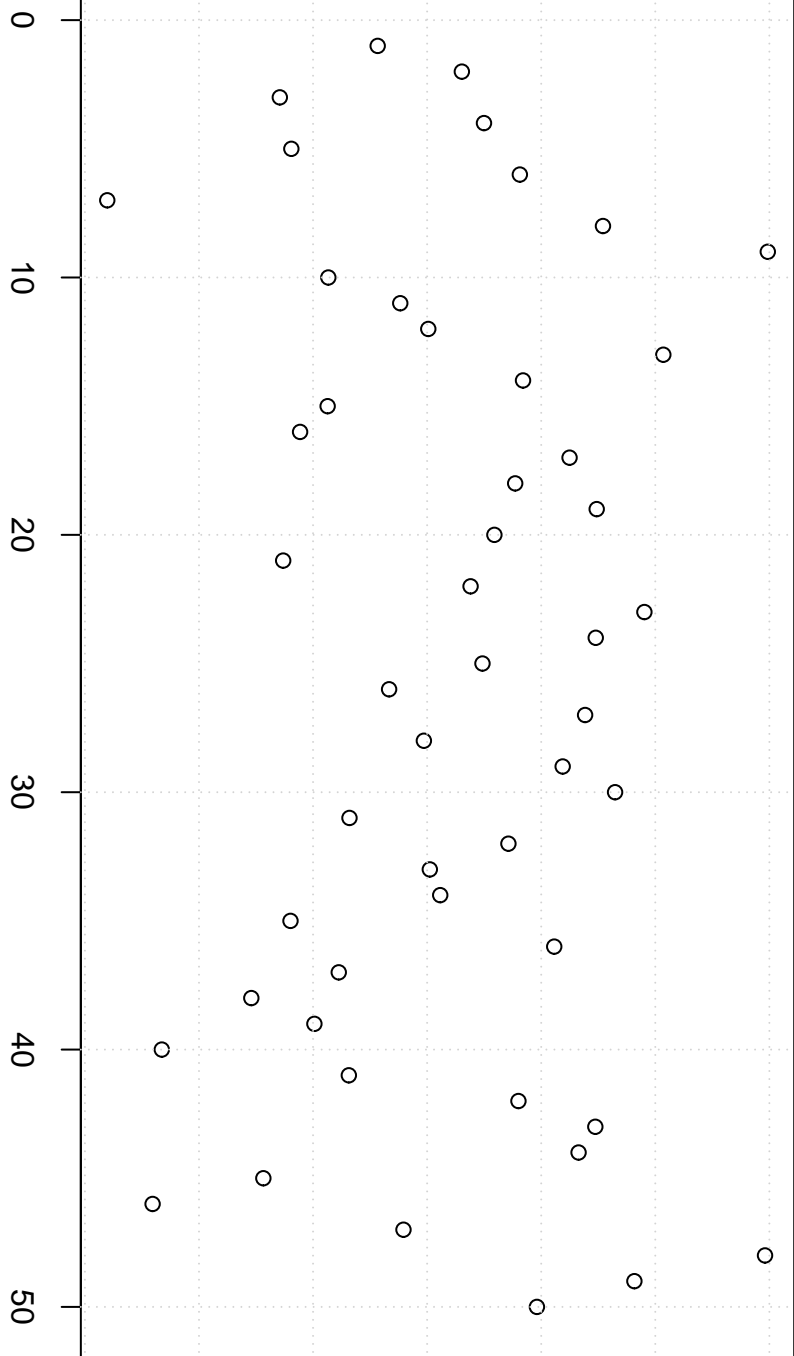

simulated values

21000 22000 23000 24000

Index

Simulation of Mean