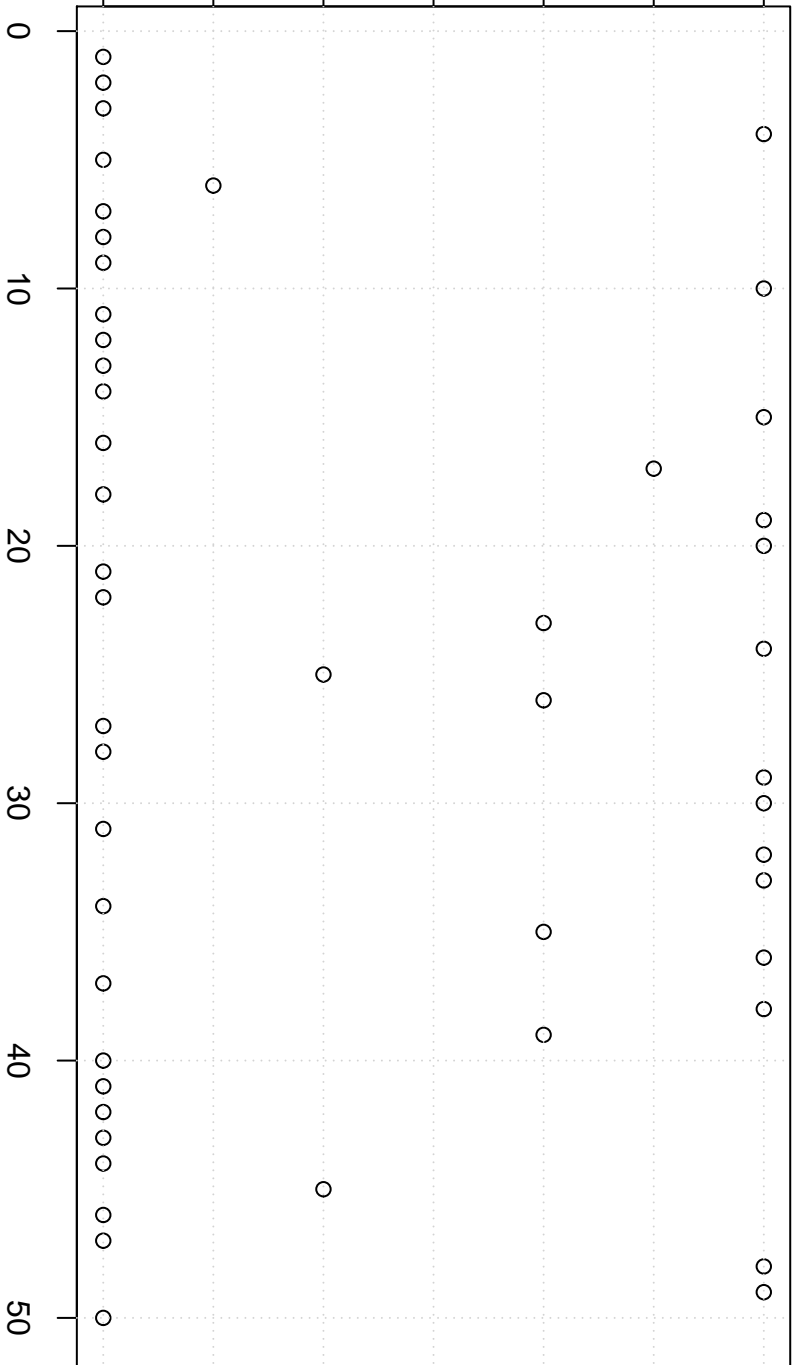

simulated values

22.0 22.5 23.0 23.5 24.0 24.5 25.0

Simulation of Median

Index