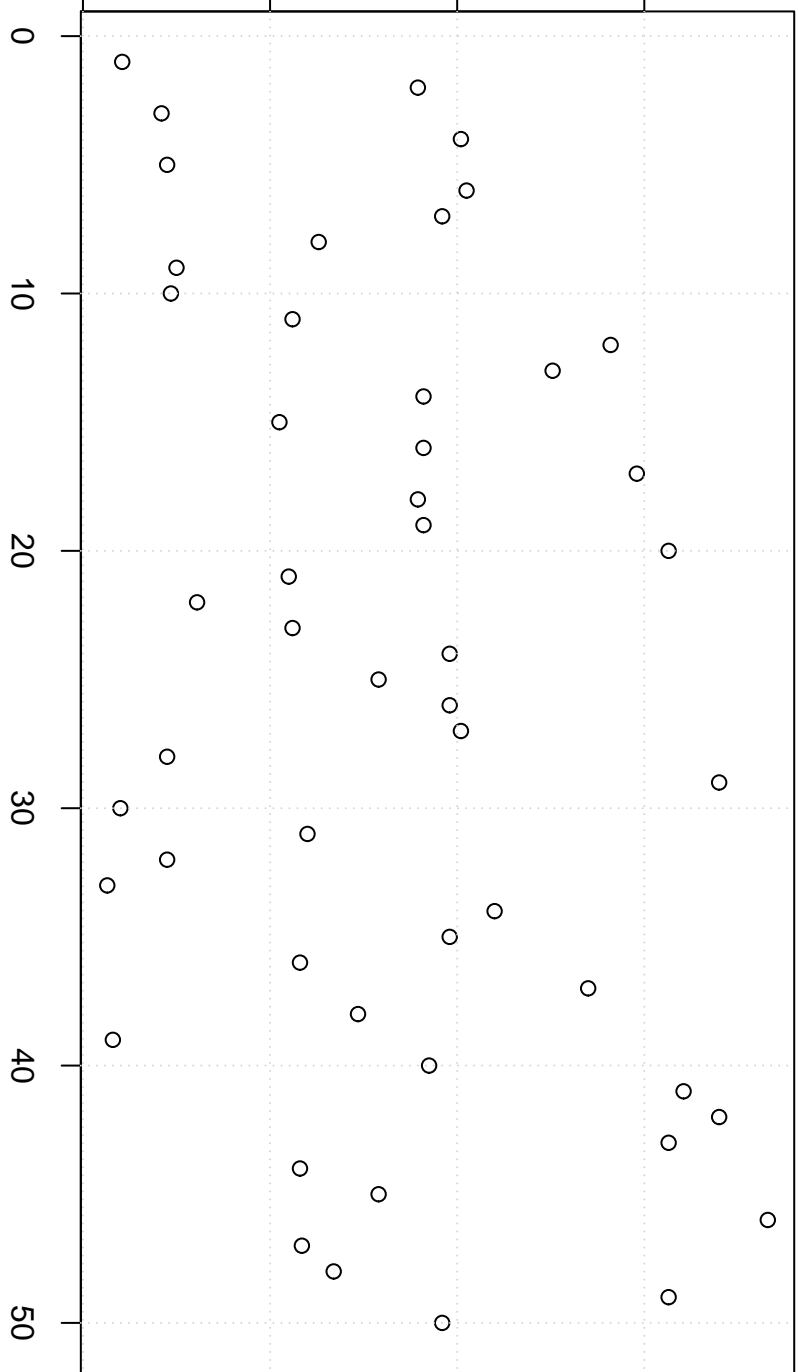

simulated values

2550 2600 2650 2700

Index

Simulation of Median