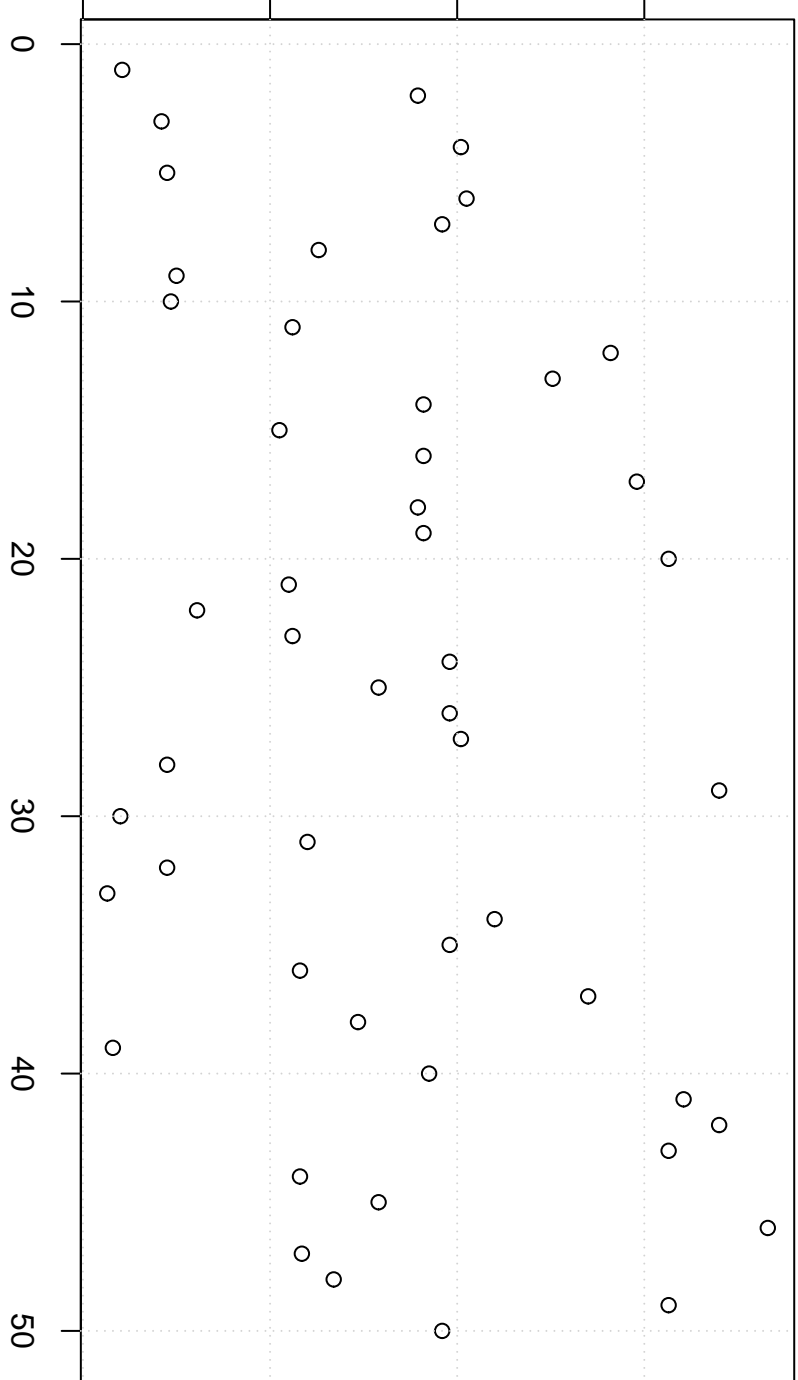

simulated values

2550 2600 2650 2700

Simulation of Median

Index