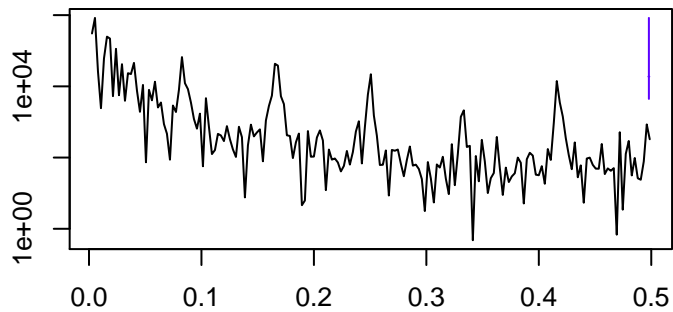

Observed

frequency
bandwidth = 0.00077

Trend

frequency
bandwidth = 0.000802

Seasonal

frequency
bandwidth = 0.00077

Random

frequency
bandwidth = 0.000802