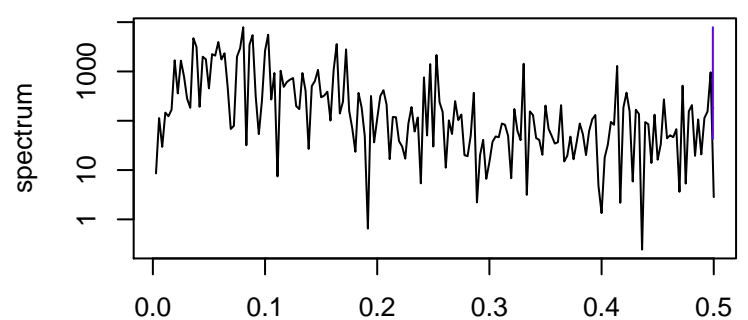

Observed

frequency
bandwidth = 0.00077

Trend

frequency
bandwidth = 0.000802

Seasonal

frequency
bandwidth = 0.00077

Random

frequency
bandwidth = 0.000802