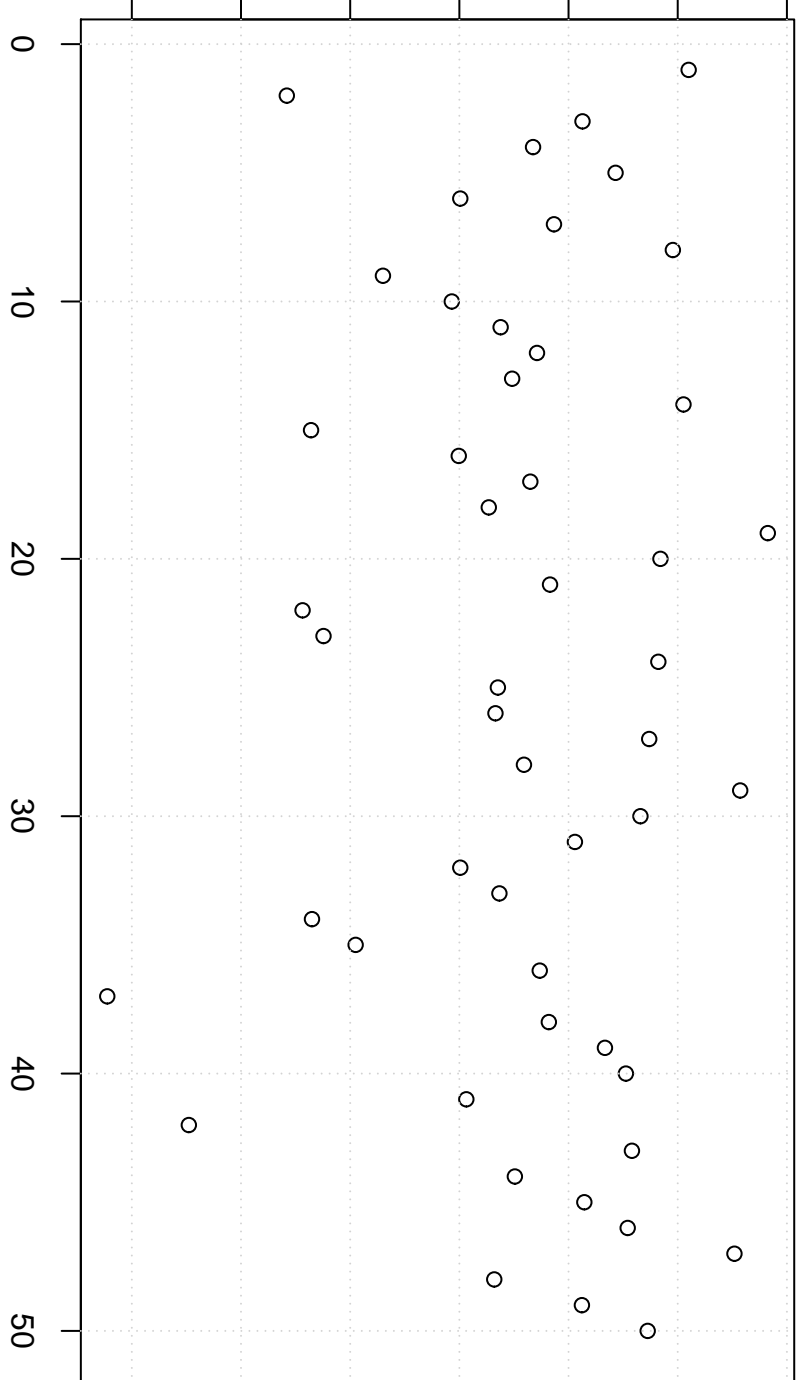

simulated values

21.95 22.00 22.05 22.10 22.15 22.20 22.25

Index

Simulation of Mean