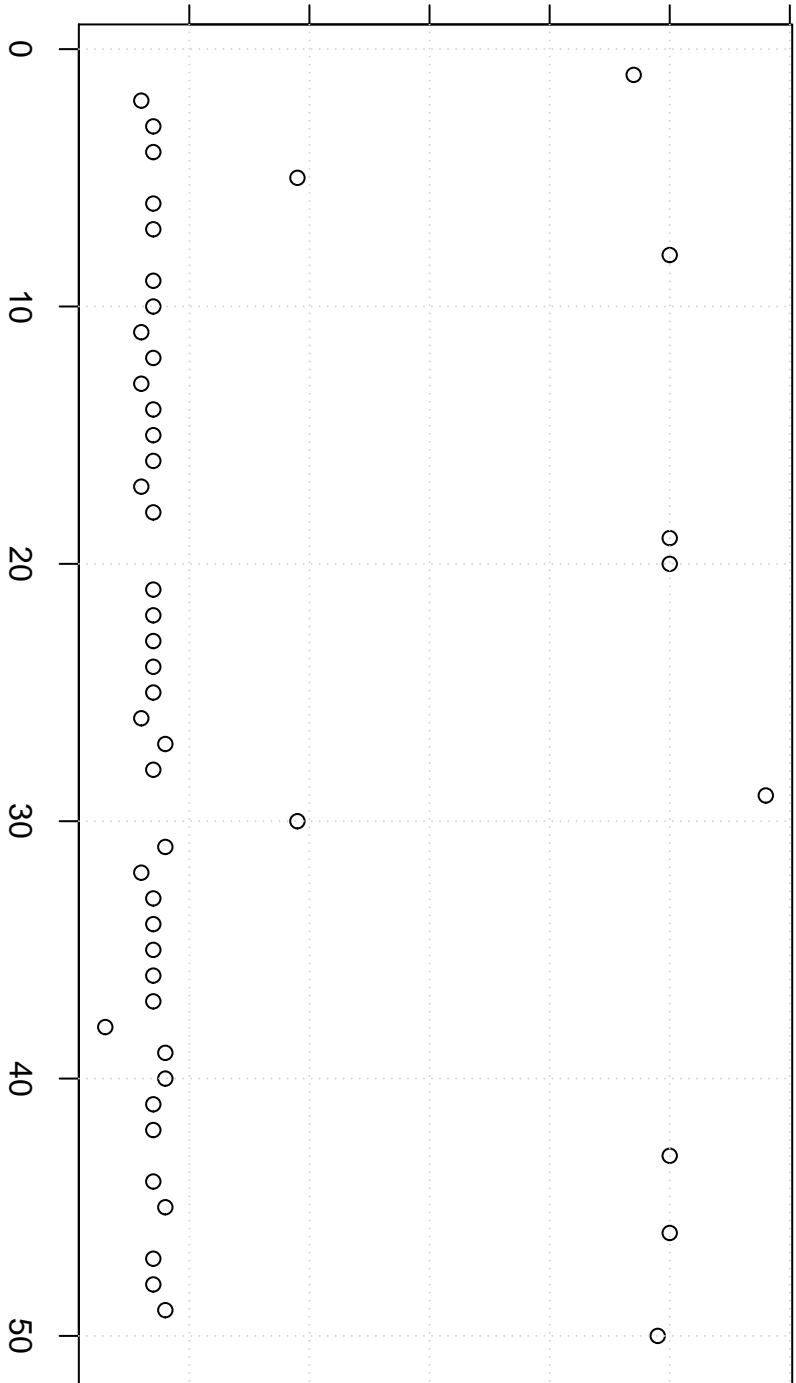

simulated values

22.00 22.05 22.10 22.15 22.20 22.25

Simulation of Midrange