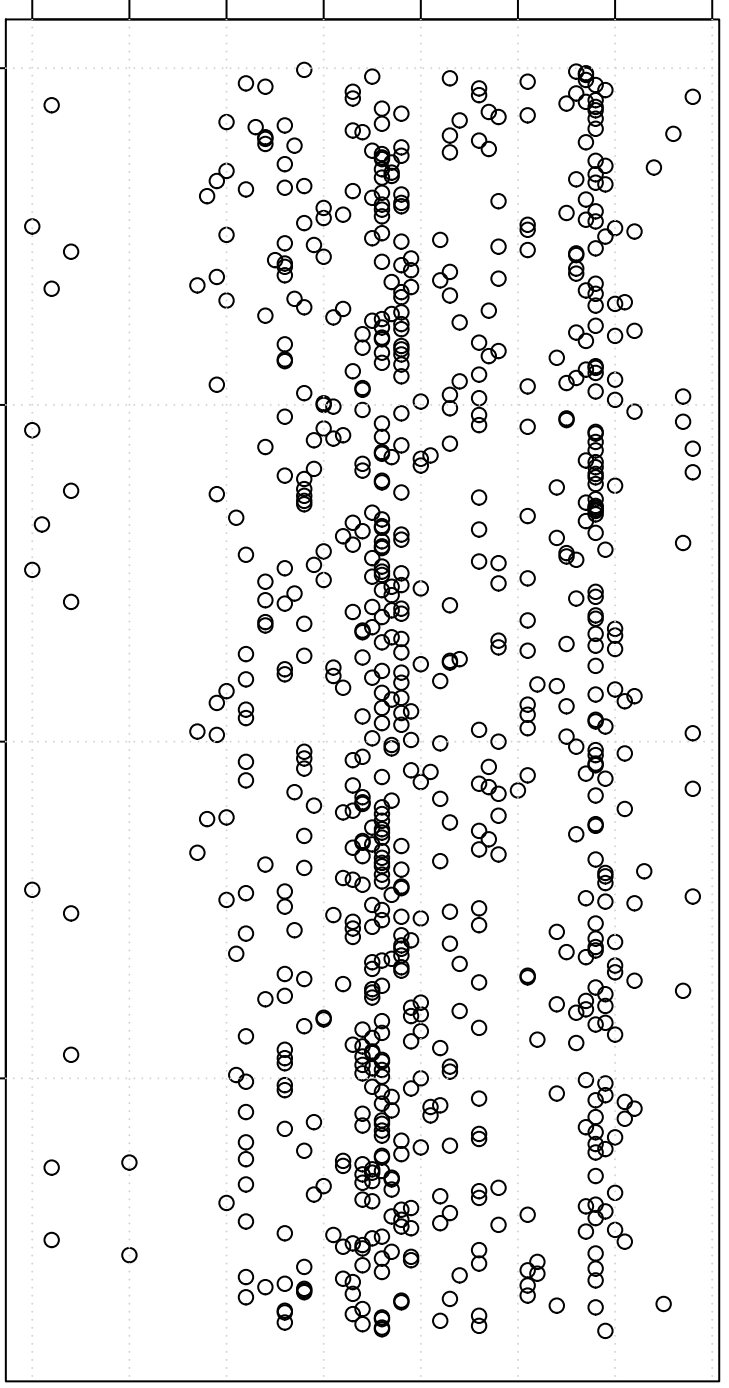

simulated values

21.95 22.05 22.15 22.25

0 200 400 600

Index

Simulation of Median