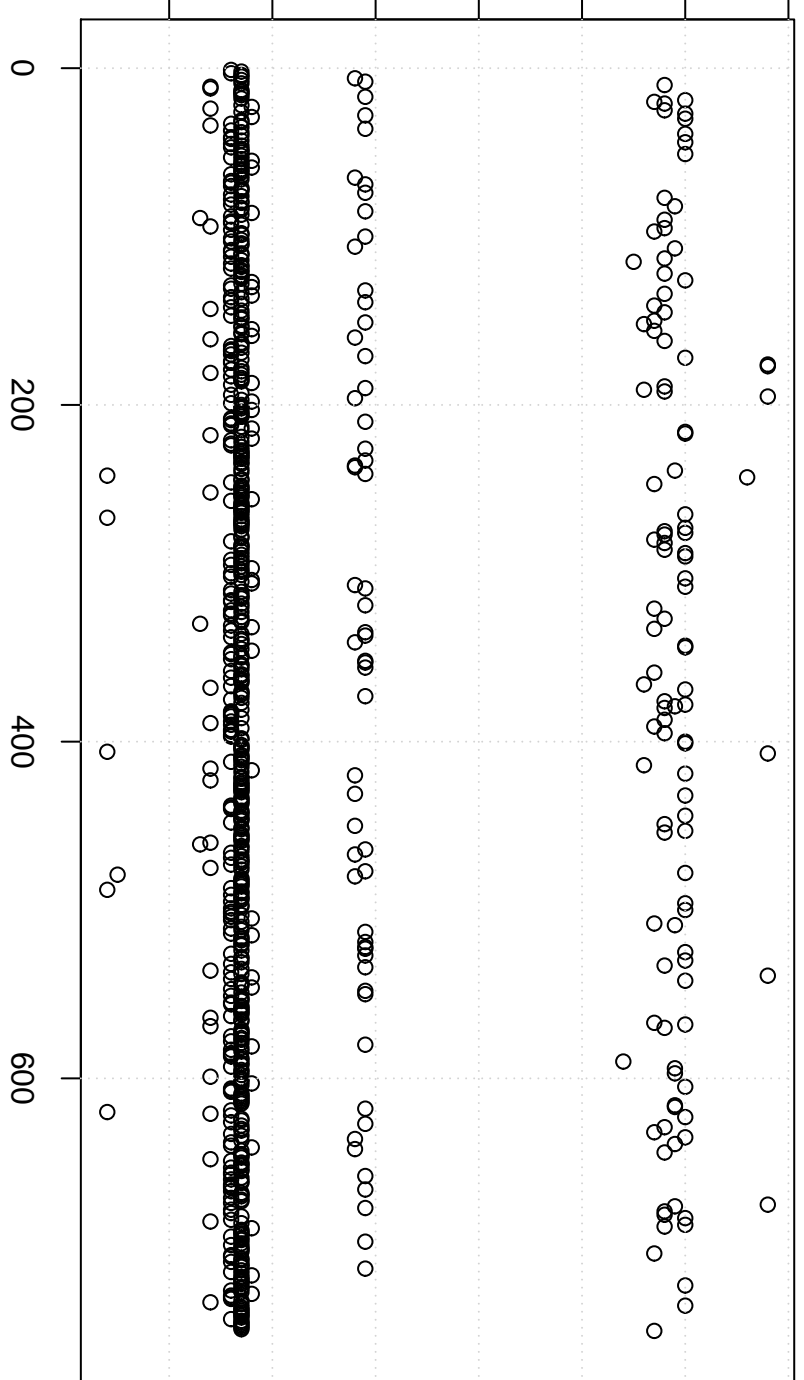

simulated values

21.95

22.05

22.15

22.25

### Simulation of Midrange

0

200

400

600

Index