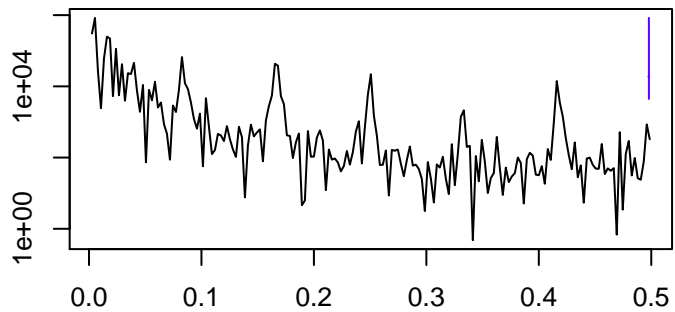

Observed

frequency
bandwidth = 0.00077

Level

frequency
bandwidth = 0.00077

Seasonal

frequency
bandwidth = 0.00077

Standardized Residuals

frequency
bandwidth = 0.00077