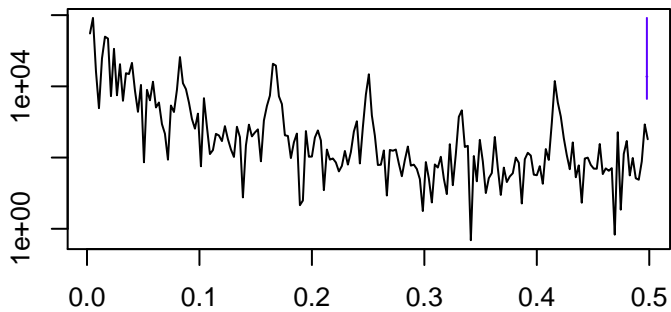

Observed

frequency
bandwidth = 0.00077

Trend

frequency
bandwidth = 0.00077

Seasonal

frequency
bandwidth = 0.00077

Remainder

frequency
bandwidth = 0.00077