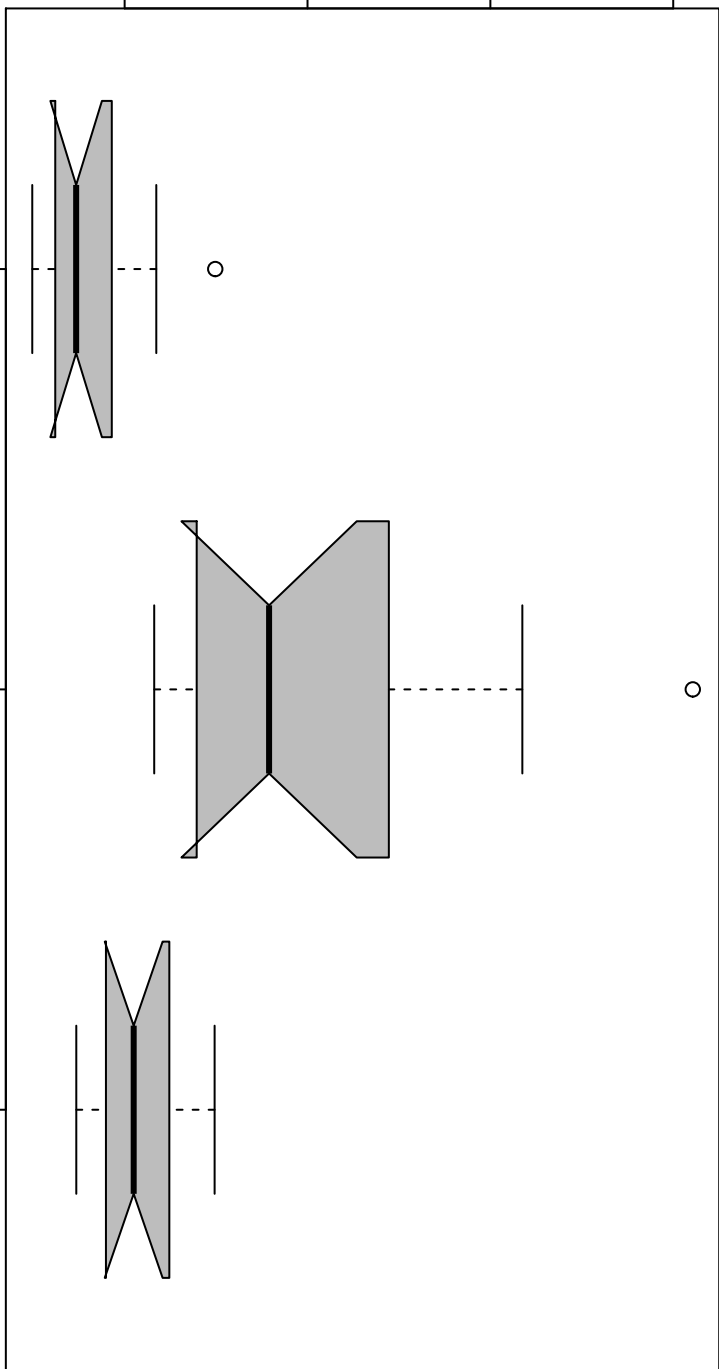

Overall Variability

10000

20000

30000

40000

S.D.

Range

IQR

Notched Box Plots