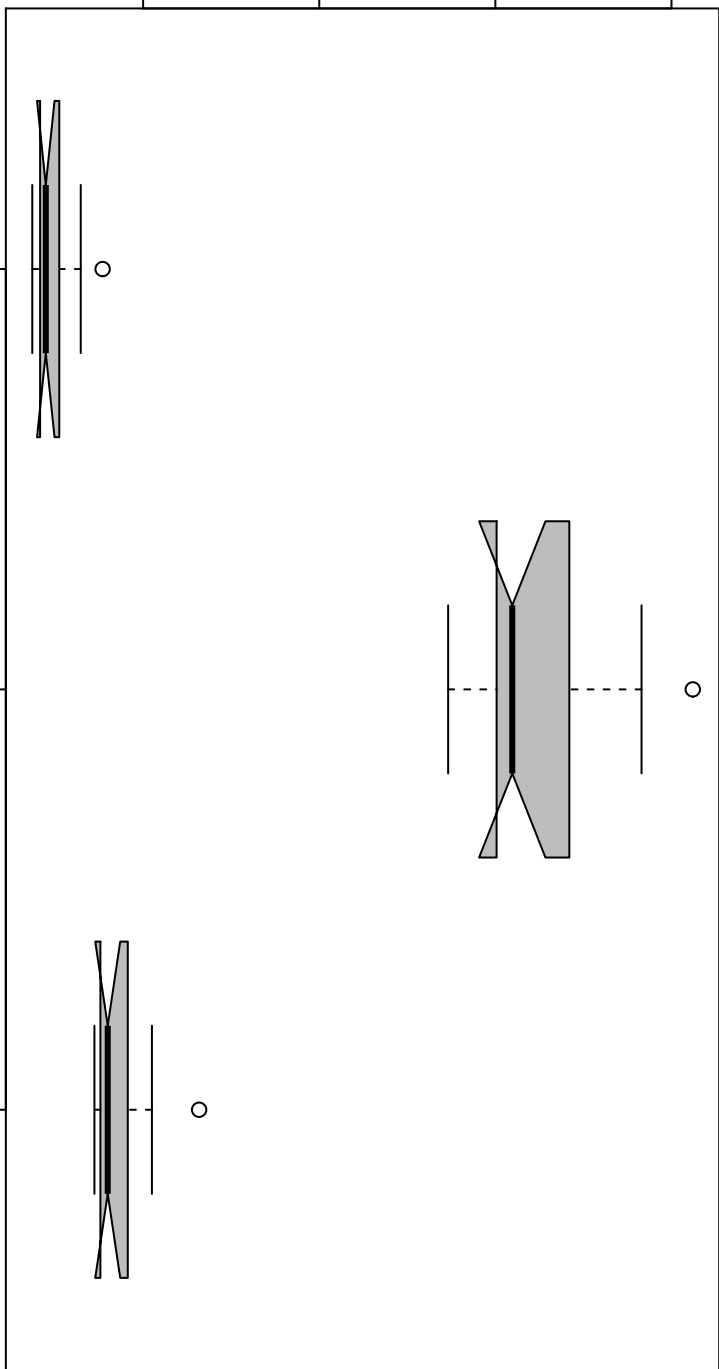

Overall Variability

20000 30000 40000 50000

S.D.

Range

IQR

Notched Box Plots