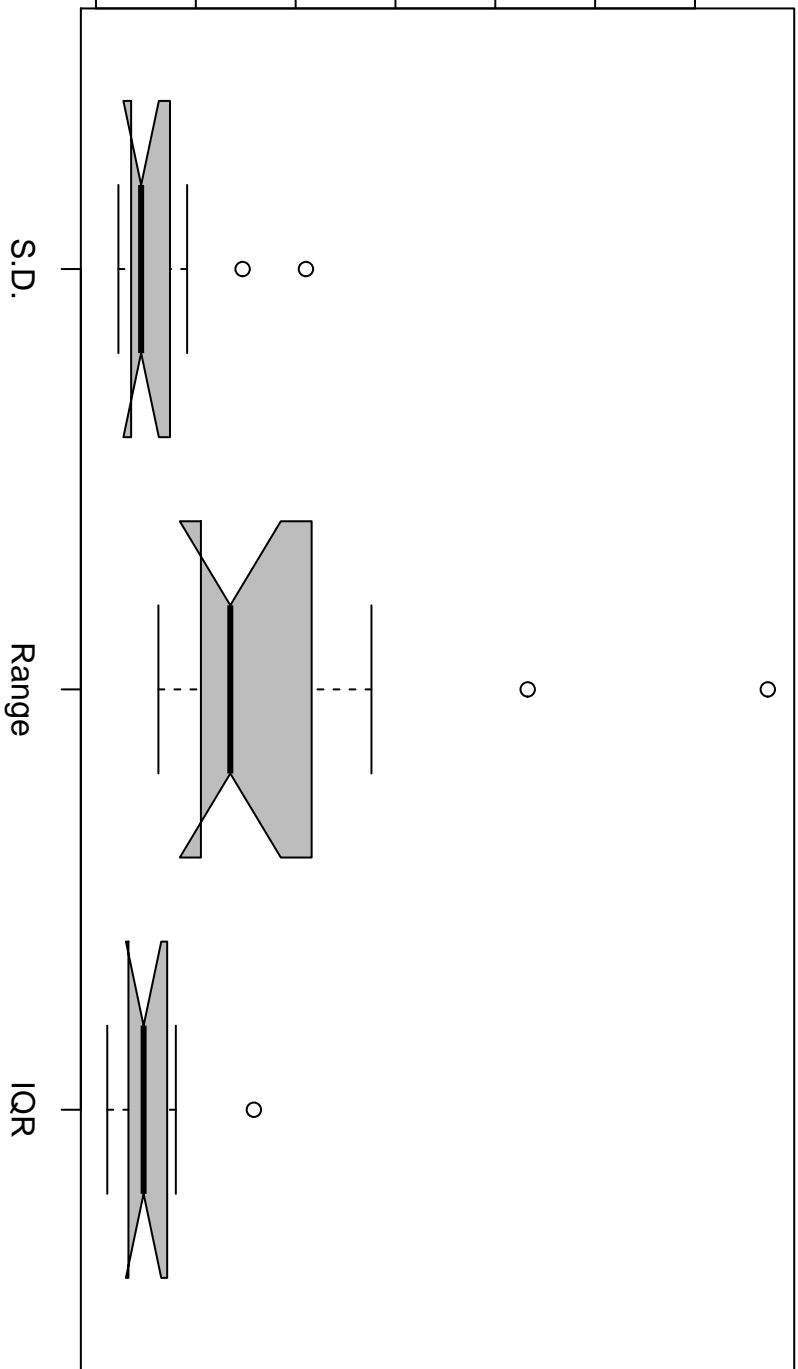

Overall Variability

0 2000 4000 6000 8000 12000

Notched Box Plots