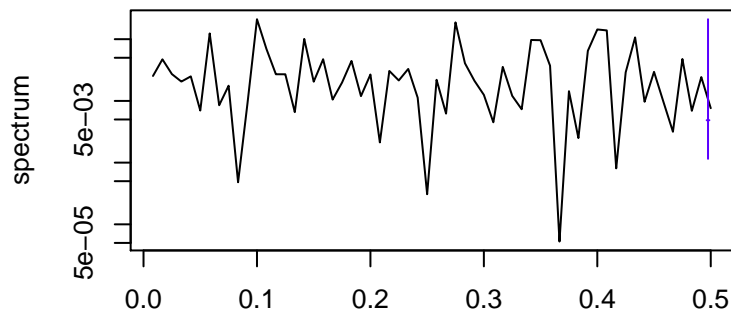

Observed

frequency
bandwidth = 0.00214

Trend

frequency
bandwidth = 0.00241

Seasonal

frequency
bandwidth = 0.00214

Random

frequency
bandwidth = 0.00241