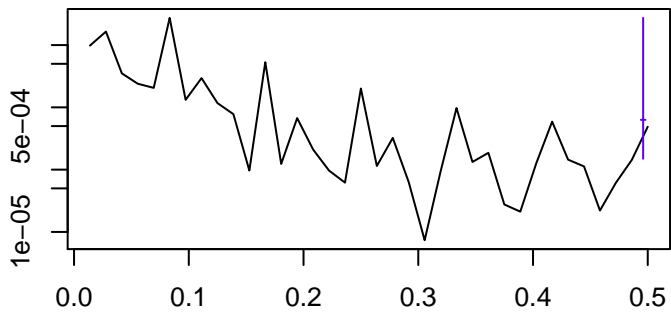

Observed

frequency
bandwidth = 0.00401

Trend

frequency
bandwidth = 0.00481

Seasonal

frequency
bandwidth = 0.00401

Random

frequency
bandwidth = 0.00481