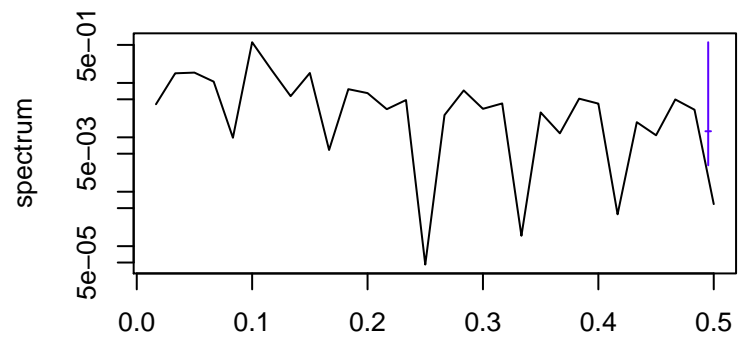

Observed

frequency
bandwidth = 0.00401

Trend

frequency
bandwidth = 0.00481

Seasonal

frequency
bandwidth = 0.00401

Random

frequency
bandwidth = 0.00481