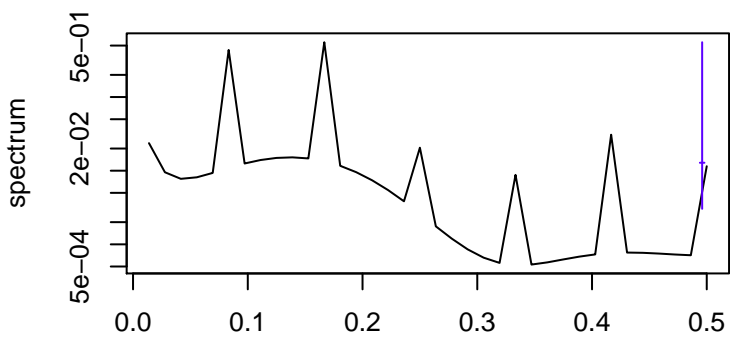

Observed

frequency
bandwidth = 0.00401

Trend

frequency
bandwidth = 0.00481

Seasonal

frequency
bandwidth = 0.00401

Random

frequency
bandwidth = 0.00481