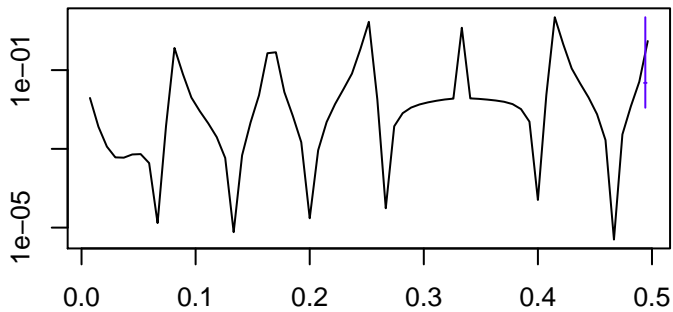

Observed

frequency
bandwidth = 0.00214

Trend

frequency
bandwidth = 0.00241

Seasonal

frequency
bandwidth = 0.00214

Random

frequency
bandwidth = 0.00241