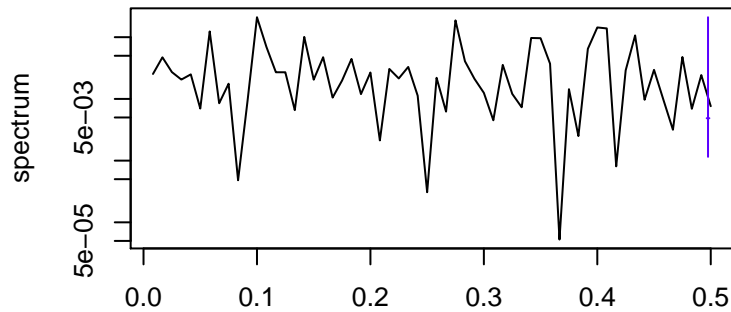

Observed

frequency
bandwidth = 0.00214

Trend

frequency
bandwidth = 0.00241

Seasonal

frequency
bandwidth = 0.00214

Random

frequency
bandwidth = 0.00241