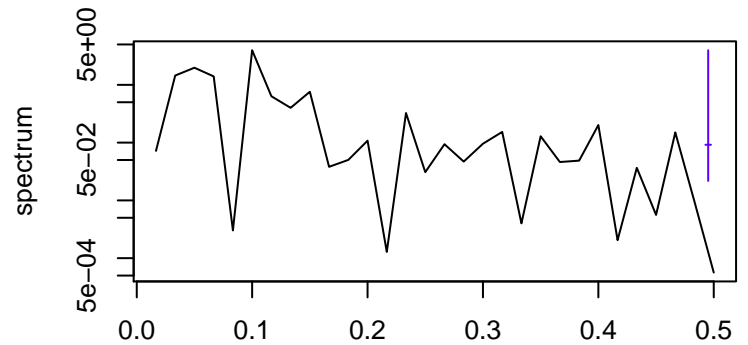

Observed

frequency
bandwidth = 0.00401

Trend

frequency
bandwidth = 0.00481

Seasonal

frequency
bandwidth = 0.00401

Random

frequency
bandwidth = 0.00481