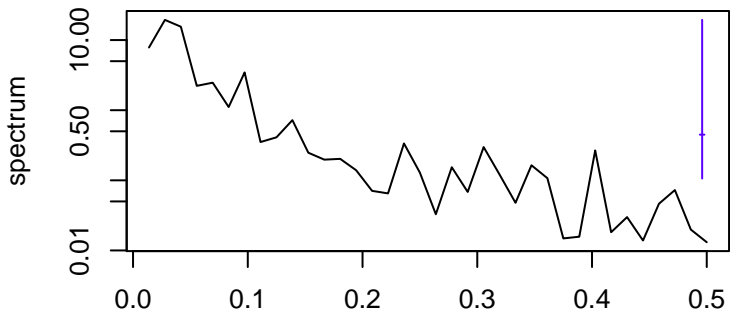

Observed

frequency
bandwidth = 0.00401

Trend

frequency
bandwidth = 0.00481

Seasonal

frequency
bandwidth = 0.00401

Random

frequency
bandwidth = 0.00481