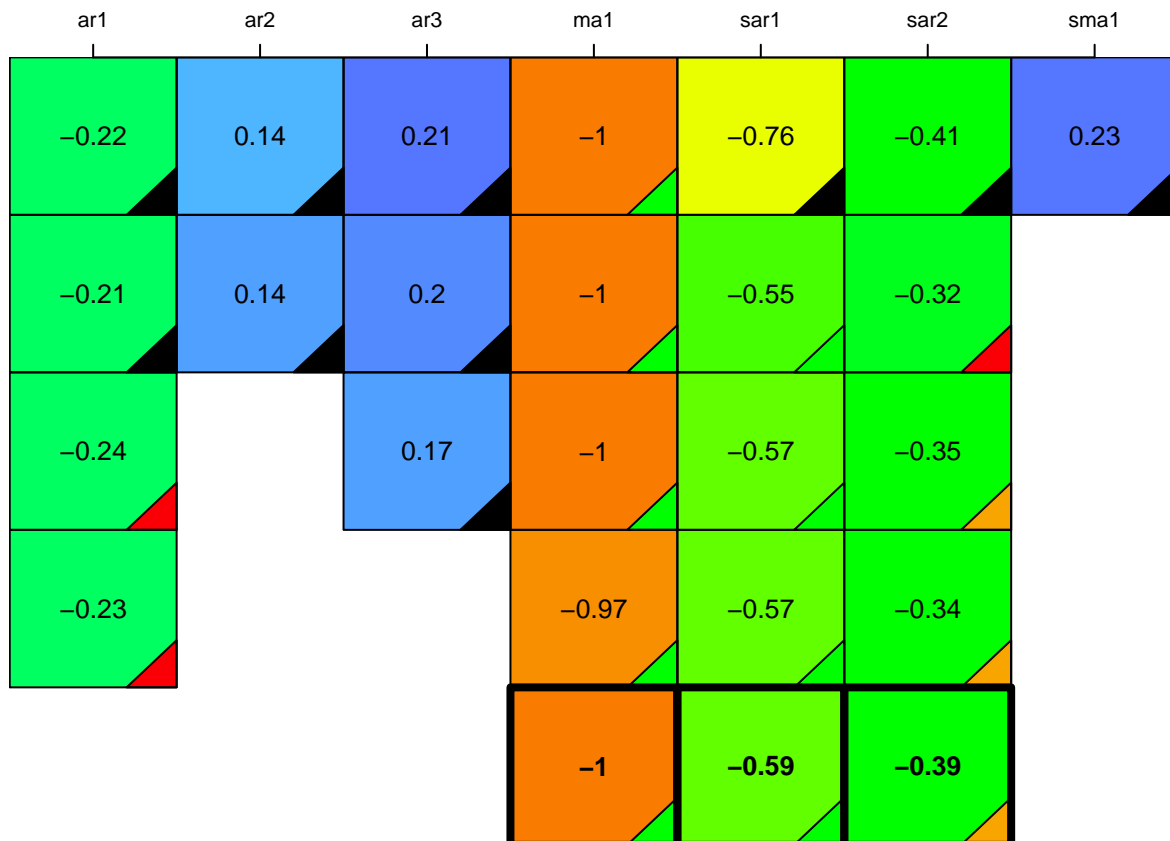

aic

coefficients

p-value