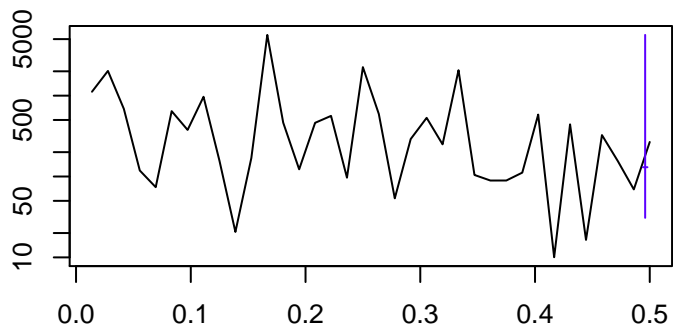

Observed

frequency
bandwidth = 0.00401

Trend

frequency
bandwidth = 0.00481

Seasonal

frequency
bandwidth = 0.00401

Random

frequency
bandwidth = 0.00481