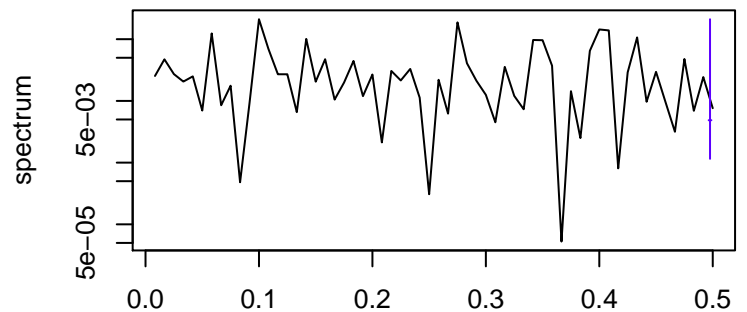

Observed

frequency
bandwidth = 0.00214

Trend

frequency
bandwidth = 0.00241

Seasonal

frequency
bandwidth = 0.00214

Random

frequency
bandwidth = 0.00241