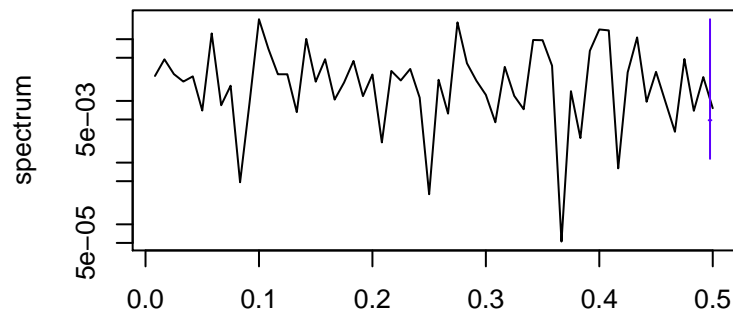

Observed

frequency
bandwidth = 0.00214

Trend

frequency
bandwidth = 0.00241

Seasonal

frequency
bandwidth = 0.00214

Random

frequency
bandwidth = 0.00241