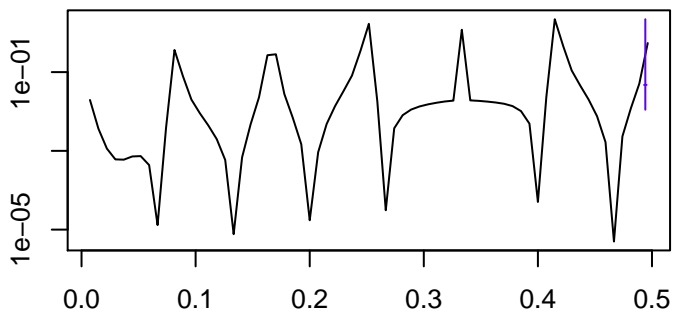

Observed

bandwidth = 0.00214

Trend

bandwidth = 0.00241

Seasonal

bandwidth = 0.00214

Random

bandwidth = 0.00241