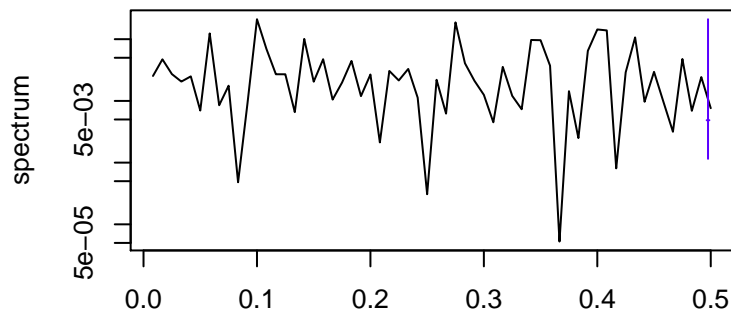

Observed

bandwidth = 0.00214

Trend

bandwidth = 0.00241

Seasonal

bandwidth = 0.00214

Random

bandwidth = 0.00241