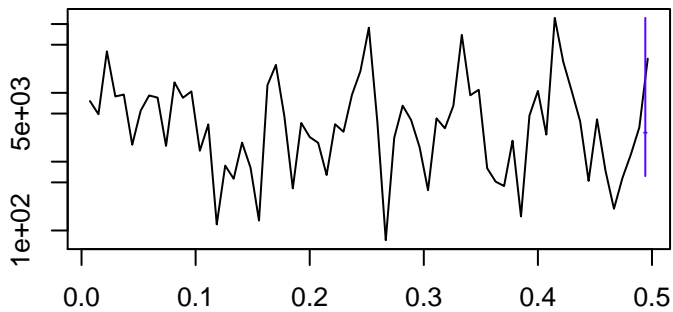

Observed

bandwidth = 0.00214

Trend

bandwidth = 0.00241

Seasonal

bandwidth = 0.00214

Random

bandwidth = 0.00241