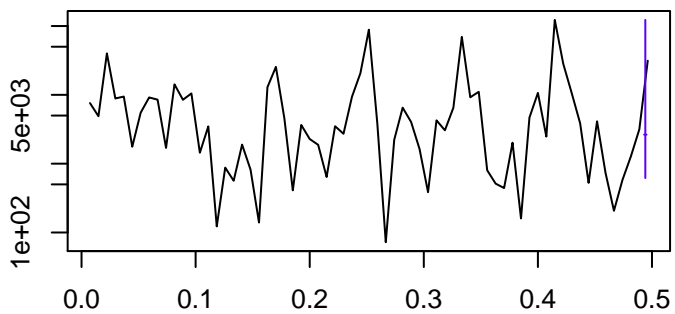

Observed

frequency
bandwidth = 0.00214

Trend

frequency
bandwidth = 0.00241

Seasonal

frequency
bandwidth = 0.00214

Random

frequency
bandwidth = 0.00241