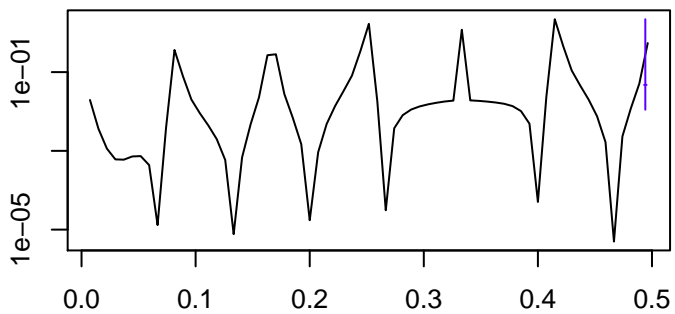

Observed

frequency
bandwidth = 0.00214

Trend

frequency
bandwidth = 0.00241

Seasonal

frequency
bandwidth = 0.00214

Random

frequency
bandwidth = 0.00241