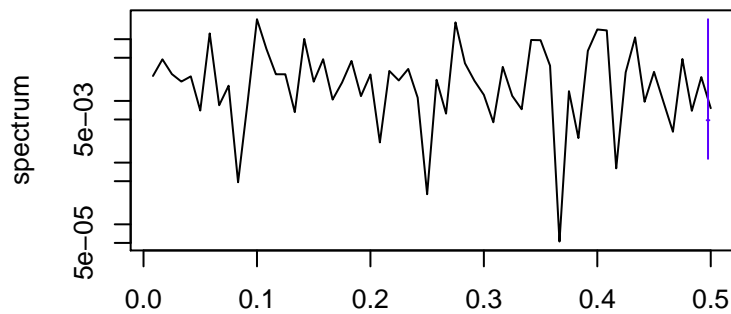

Observed

frequency
bandwidth = 0.00214

Trend

frequency
bandwidth = 0.00241

Seasonal

frequency
bandwidth = 0.00214

Random

frequency
bandwidth = 0.00241